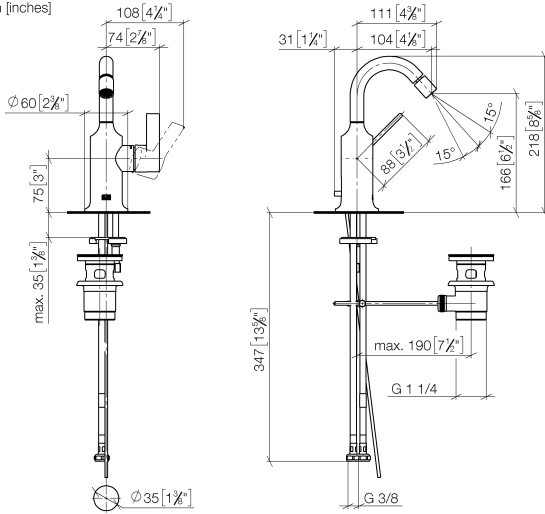

VAIA Single-lever bidet mixer with pop-up waste - Brushed Durabronz (23kt Gold)

33 600 809 Product version from 3/13/2017

- 104mm projection
- ball-joint pivotable through 15° (in any direction)
- circular, air-enriched flow
- height of mixer 218 mm
- height up to aerator 166 mm
- hole diameter 35 mm
- rosette Ø 60 mm
- 2x screw-in M 10 x 1 pressure hose, leak-tested
- max. flow 5.7 l/min
- lead-free
- WRAS

VAIA Single-lever bidet mixer with pop-up waste - Brushed Durabronz (23kt Gold)

33 600 809 Product version from 3/13/2017
mm [inches]

Flow rate chart

Codes & Standards

DIN 4109

ISO 3822

Scottish Water
Byelaws

UK Water Supply
Regulations

Ü-Zeichen

VAIA Single-lever bidet mixer with pop-up waste - Brushed Durabronze (23kt Gold)

33 600 809 Product version from 3/13/2017

Certificates

WRAS_1804

LGA_38

WRAS_240202

VAIA Single-lever bidet mixer with pop-up waste - Brushed Durabronz (23kt Gold)

33 600 809 Product version from 3/13/2017

Parts for other finishes can be found here: [Chrome](#)

Spare parts list

No.	Item Number	Name	Quantity used	Delivery time
1	90 28 22 314 00-28	spout	1	20
2	04 20 89 035 80-28	pull-rod	1	20
3	90 15 05 042 00 90	cartridge	1	2
4	09 24 04 266 90	nut	1	2
5	09 14 10 091 90	seal	1	2
6	09 28 30 021-28	cover	1	20
7	09 20 80 020-28	handle	1	20
8	90 31 11 030 00 90	pin	1	2
9	90 31 20 087 00-28	plug	1	20
10	09 31 11 011 90	pin	1	2
11	04 30 11 038 00 90	fixing set	1	2
12	04 30 04 100 00 90	hose	2	2
13	90 11 01 001 00-28	pop-up waste	1	20