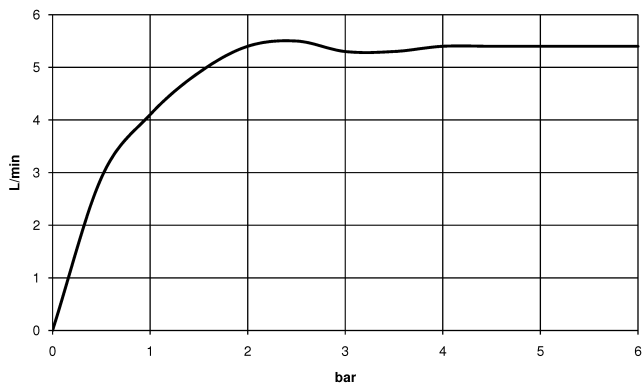

VAIA Single-lever bidet mixer with pop-up waste - Brushed Durabronz (23kt Gold)

33 600 809 Product version from 3/13/2017

- 104mm projection
- ball-joint pivotable through 15° (in any direction)
- circular, air-enriched flow
- height of mixer 218 mm
- height up to aerator 166 mm
- hole diameter 35 mm
- rosette Ø 60 mm
- 2x screw-in M 10 x 1 pressure hose, leak-tested
- max. flow 5.7 l/min
- lead-free
- WRAS

VAIA Single-lever bidet mixer with pop-up waste - Brushed Durabronz (23kt Gold)

33 600 809 Product version from 3/13/2017
mm [inches]

Flow rate chart

Codes & Standards

DIN 4109

ISO 3822

Scottish Water
Byelaws