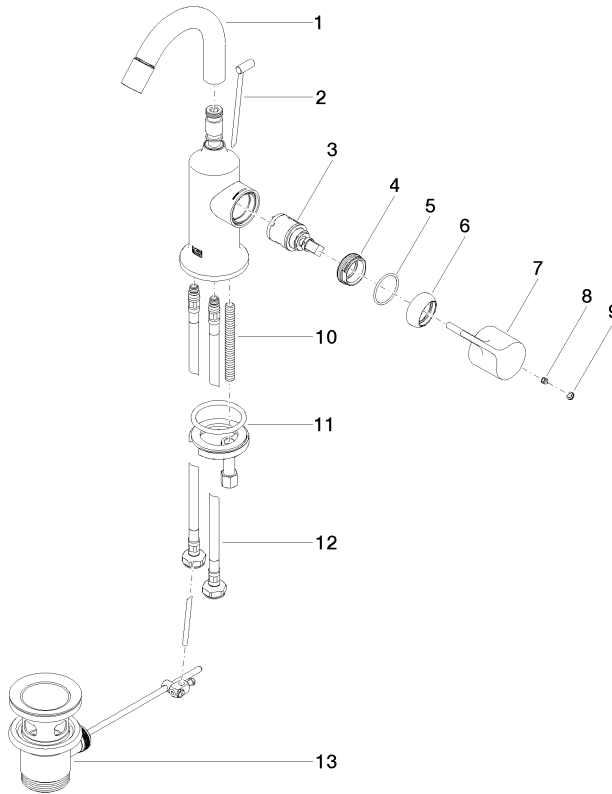

VAIA Single-lever bidet mixer with pop-up waste - Brushed Durabronz (23kt Gold)

33 600 809 Product version from 3/13/2017

- 104mm projection
- ball-joint pivotable through 15° (in any direction)
- circular, air-enriched flow
- height of mixer 218 mm
- height up to aerator 166 mm
- hole diameter 35 mm
- rosette Ø 60 mm
- 2x screw-in M 10 x 1 pressure hose, leak-tested
- max. flow 5.7 l/min
- lead-free
- WRAS

VAIA Single-lever bidet mixer with pop-up waste - Brushed Durabronz (23kt Gold)

33 600 809 Product version from 3/13/2017
mm [inches]

Flow rate chart

Codes & Standards

DIN 4109

ISO 3822

Scottish Water
Byelaws

UK Water Supply
Regulations

Ü-Zeichen

VAIA Single-lever bidet mixer with pop-up waste - Brushed Durabronze (23kt Gold)

33 600 809 Product version from 3/13/2017

Certificates

WRAS_1804

LGA_38

WRAS_240202

VAIA Single-lever bidet mixer with pop-up waste - Brushed Durabronz (23kt Gold)

33 600 809 Product version from 3/13/2017

Parts for other finishes can be found here: [Chrome](#)

Spare parts list

No.	Item Number	Name	Quantity used	Delivery time
1	90 28 22 314 00-28	spout	1	20
2	04 20 89 035 80-28	pull-rod	1	20
3	90 15 05 042 00 90	cartridge	1	2
4	09 24 04 266 90	nut	1	2
5	09 14 10 091 90	seal	1	2
6	09 28 30 021-28	cover	1	20
7	09 20 80 020-28	handle	1	20
8	90 31 11 030 00 90	pin	1	2
9	90 31 20 087 00-28	plug	1	20
10	09 31 11 011 90	pin	1	2
11	04 30 11 038 00 90	fixing set	1	2
12	04 30 04 100 00 90	hose	2	2
13	90 11 01 001 00-28	pop-up waste	1	20