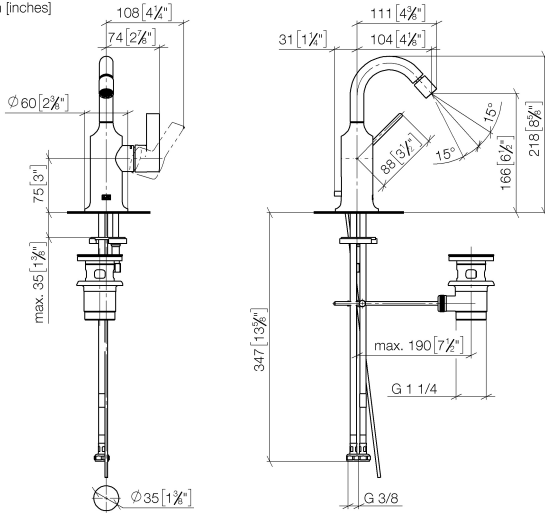

VAIA Single-lever bidet mixer with pop-up waste - Brushed Champagne (22kt Gold)

33 600 809 Product version from 3/13/2017

- 104mm projection
- ball-joint pivotable through 15° (in any direction)
- circular, air-enriched flow
- height of mixer 218 mm
- height up to aerator 166 mm
- hole diameter 35 mm
- rosette Ø 60 mm
- 2x screw-in M 10 x 1 pressure hose, leak-tested
- max. flow 5.7 l/min
- lead-free
- WRAS

VAIA Single-lever bidet mixer with pop-up waste - Brushed Champagne (22kt Gold)

33 600 809 Product version from 3/13/2017
mm [inches]

Flow rate chart

Codes & Standards

DIN 4109

ISO 3822

Scottish Water
Byelaws

UK Water Supply
Regulations

Ü-Zeichen

VAIA Single-lever bidet mixer with pop-up waste - Brushed Champagne (22kt Gold)

33 600 809 Product version from 3/13/2017

Certificates

LGA_38

WRAS_240202

VAIA Single-lever bidet mixer with pop-up waste - Brushed Champagne (22kt Gold)

33 600 809 Product version from 3/13/2017

Parts for other finishes can be found here: [Chrome](#)

Spare parts list

No.	Item Number	Name	Quantity used	Delivery time
1	90 28 22 314 00-46	spout	1	30
2	04 20 89 035 80-46	pull-rod	1	30
3	90 15 05 042 00 90	cartridge	1	2
4	09 24 04 266 90	nut	1	2
5	09 14 10 091 90	seal	1	2
6	09 28 30 021-46	cover	1	60
7	09 20 80 020-46	handle	1	60
8	90 31 11 030 00 90	pin	1	2
9	90 31 20 087 00-46	plug	1	30
10	09 31 11 011 90	pin	1	2
11	04 30 11 038 00 90	fixing set	1	2
12	04 30 04 100 00 90	hose	2	2
13	90 11 01 001 00-46	pop-up waste	1	30