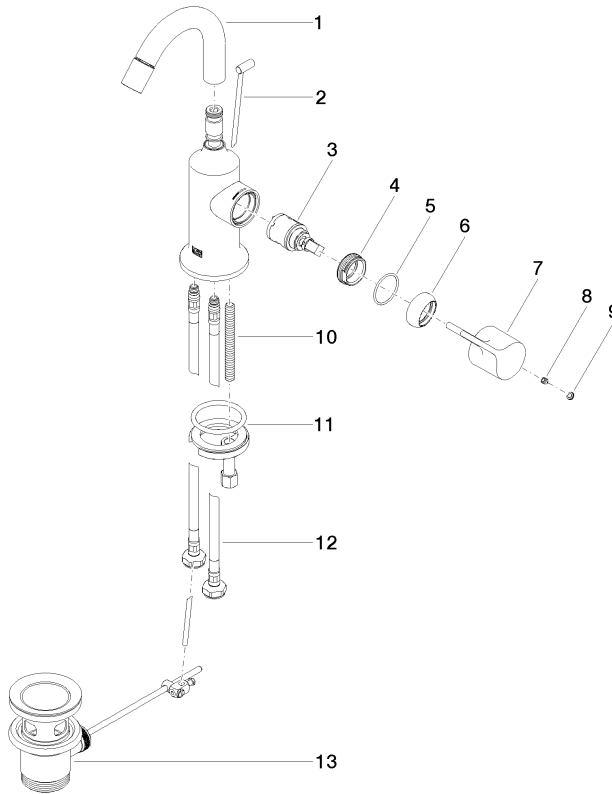

VAIA Single-lever bidet mixer with pop-up waste - Brushed Champagne (22kt Gold)

33 600 809 Product version from 3/13/2017

- 104mm projection
- ball-joint pivotable through 15° (in any direction)
- circular, air-enriched flow
- height of mixer 218 mm
- height up to aerator 166 mm
- hole diameter 35 mm
- rosette Ø 60 mm
- 2x screw-in M 10 x 1 pressure hose, leak-tested
- max. flow 5.7 l/min
- lead-free
- WRAS

VAIA Single-lever bidet mixer with pop-up waste - Brushed Champagne (22kt Gold)

33 600 809 Product version from 3/13/2017
mm [inches]

Flow rate chart

Codes & Standards

DIN 4109

ISO 3822

Scottish Water
Byelaws

UK Water Supply
Regulations

Ü-Zeichen

VAIA Single-lever bidet mixer with pop-up waste - Brushed Champagne (22kt Gold)

33 600 809 Product version from 3/13/2017

Certificates

LGA_38

WRAS_240202

VAIA Single-lever bidet mixer with pop-up waste - Brushed Champagne (22kt Gold)

33 600 809 Product version from 3/13/2017

Parts for other finishes can be found here: [Chrome](#)

Spare parts list

No.	Item Number	Name	Quantity used	Delivery time
1	90 28 22 314 00-46	spout	1	30
2	04 20 89 035 80-46	pull-rod	1	30
3	90 15 05 042 00 90	cartridge	1	2
4	09 24 04 266 90	nut	1	2
5	09 14 10 091 90	seal	1	2
6	09 28 30 021-46	cover	1	60
7	09 20 80 020-46	handle	1	60
8	90 31 11 030 00 90	pin	1	2
9	90 31 20 087 00-46	plug	1	30
10	09 31 11 011 90	pin	1	2
11	04 30 11 038 00 90	fixing set	1	2
12	04 30 04 100 00 90	hose	2	2
13	90 11 01 001 00-46	pop-up waste	1	30