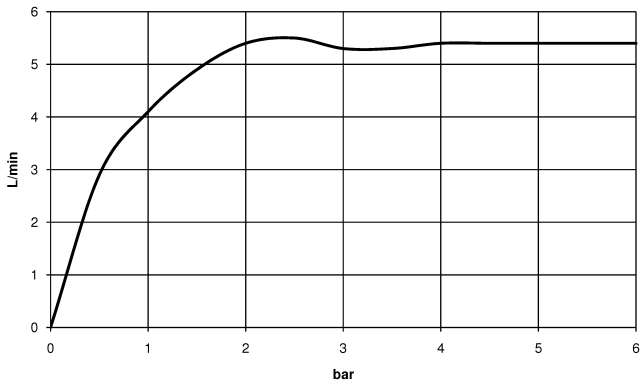

VAIA Single-lever bidet mixer with pop-up waste - Brushed Champagne (22kt Gold)

33 600 809 Product version from 3/13/2017

- 104mm projection
- ball-joint pivotable through 15° (in any direction)
- circular, air-enriched flow
- height of mixer 218 mm
- height up to aerator 166 mm
- hole diameter 35 mm
- rosette Ø 60 mm
- 2x screw-in M 10 x 1 pressure hose, leak-tested
- max. flow 5.7 l/min
- lead-free
- WRAS

	Brushed Champagne (22kt Gold)	33 600 809-46
	Chrome	33 600 809-00
	Brushed Platinum	33 600 809-06
	Platinum	33 600 809-08
	Dark Chrome	33 600 809-19
	Brushed Durabronze (23kt Gold)	33 600 809-28
	Champagne (22kt Gold)	33 600 809-47
	Brushed Dark Platinum	33 600 809-99

VAIA Single-lever bidet mixer with pop-up waste - Brushed Champagne (22kt Gold)

33 600 809 Product version from 3/13/2017
mm [inches]

Flow rate chart

Codes & Standards

DIN 4109

ISO 3822

Scottish Water
Byelaws