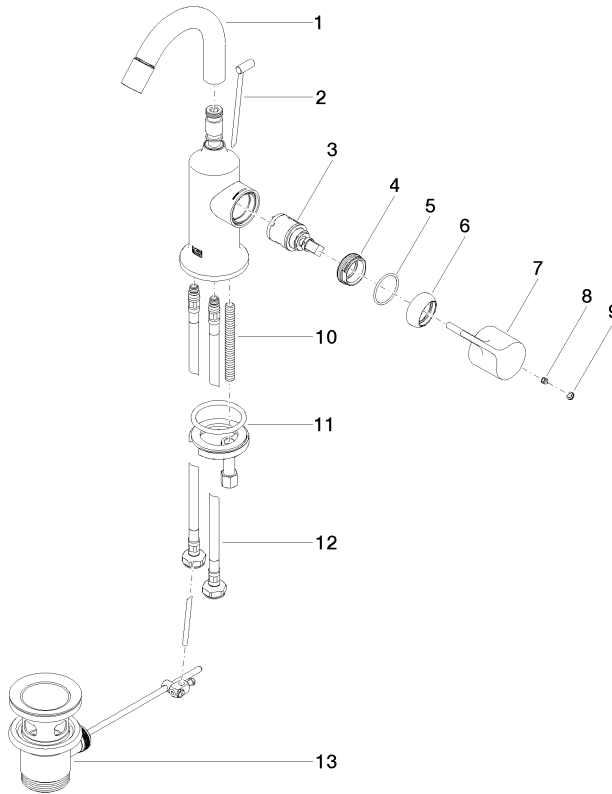

**VAIA Single-lever bidet mixer with pop-up waste - Brushed Dark Platinum**

33 600 809 Product version from 3/13/2017

- 104mm projection
- ball-joint pivotable through 15° (in any direction)
- circular, air-enriched flow
- height of mixer 218 mm
- height up to aerator 166 mm
- hole diameter 35 mm
- rosette Ø 60 mm
- 2x screw-in M 10 x 1 pressure hose, leak-tested
- max. flow 5.7 l/min
- lead-free
- WRAS

## VAIA Single-lever bidet mixer with pop-up waste - Brushed Dark Platinum

---

33 600 809 Product version from 3/13/2017

### Certificates

---

WRAS\_1804

LGA\_38

WRAS\_240202

**VAIA Single-lever bidet mixer with pop-up waste - Brushed Dark Platinum**

33 600 809 Product version from 3/13/2017

Parts for other finishes can be found here: [Chrome](#)

**Spare parts list**

No.	Item Number	Name	Quantity used	Delivery time
1	90 28 22 314 00-99	spout	1	20
2	04 20 89 035 80-99	pull-rod	1	20
3	90 15 05 042 00 90	cartridge	1	2
4	09 24 04 266 90	nut	1	2
5	09 14 10 091 90	seal	1	2
6	09 28 30 021-99	cover	1	20
7	09 20 80 020-99	handle	1	20
8	90 31 11 030 00 90	pin	1	2
9	90 31 20 087 00-99	plug	1	20
10	09 31 11 011 90	pin	1	2
11	04 30 11 038 00 90	fixing set	1	2
12	04 30 04 100 00 90	hose	2	2
13	90 11 01 001 00-99	pop-up waste	1	20