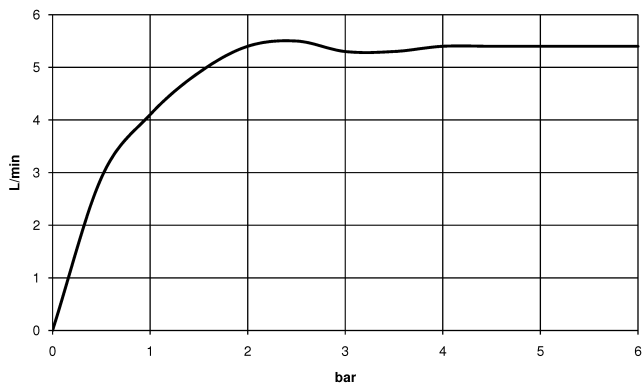

Flow rate chart

Codes & Standards

DIN 4109

ISO 3822

Scottish Water
Byelaws

UK Water Supply
Regulations

Ü-Zeichen