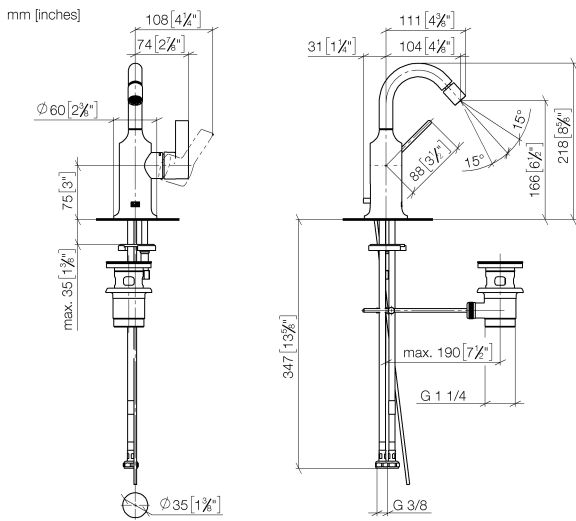

**VAIA Single-lever bidet mixer with pop-up waste - Brushed Dark Platinum**

33 600 809 Product version from 3/13/2017

- 104mm projection
- ball-joint pivotable through 15° (in any direction)
- circular, air-enriched flow
- height of mixer 218 mm
- height up to aerator 166 mm
- hole diameter 35 mm
- rosette Ø 60 mm
- 2x screw-in M 10 x 1 pressure hose, leak-tested
- max. flow 5.7 l/min
- lead-free
- WRAS

**VAIA Single-lever bidet mixer with pop-up waste - Brushed Dark Platinum**

33 600 809 Product version from 3/13/2017

**Flow rate chart**

**Codes & Standards**

DIN 4109

ISO 3822

Scottish Water  
Byelaws

UK Water Supply  
Regulations

## VAIA Single-lever bidet mixer with pop-up waste - Brushed Dark Platinum

---

33 600 809 Product version from 3/13/2017

**Spare parts list**

No.	Item Number	Name	Quantity used	Delivery time
1	90 28 22 314 00-99	spout	1	20
2	04 20 89 035 80-99	pull-rod	1	20
3	90 15 05 042 00 90	cartridge	1	2
4	09 24 04 266 90	nut	1	2
5	09 14 10 091 90	seal	1	2
6	09 28 30 021-99	cover	1	20
7	09 20 80 020-99	handle	1	20
8	90 31 11 030 00 90	pin	1	2
9	90 31 20 087 00-99	plug	1	20
10	09 31 11 011 90	pin	1	2
11	04 30 11 038 00 90	fixing set	1	2
12	04 30 04 100 00 90	hose	2	2
13	90 11 01 001 00-99	pop-up waste	1	20