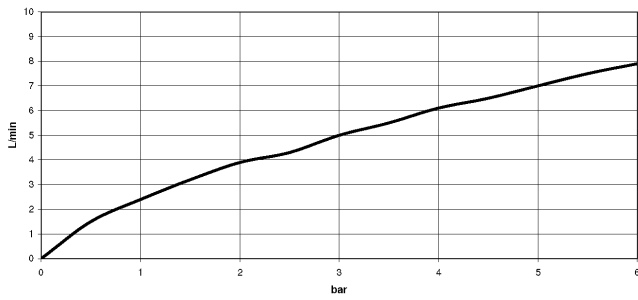

LISSÉ Single-lever bidet mixer with pop-up waste - Chrome

33 600 845 Product version from 10/31/2018

- 123mm projection
- ball-joint pivotable through 30°
- rectangular, air-enriched flow
- height of mixer 127 mm
- height up to aerator 83 mm
- hole diameter 35 mm
- 2x screw-in M 8 x 1 pressure hose, leak-tested
- max. flow 6 l/min
- WRAS

33 600 845 Product version from 10/31/2018

mm [inches]

Flow rate chart

Codes & Standards

DIN 4109

ISO 3822

Scottish Water
Byelaws

UK Water Supply
Regulations