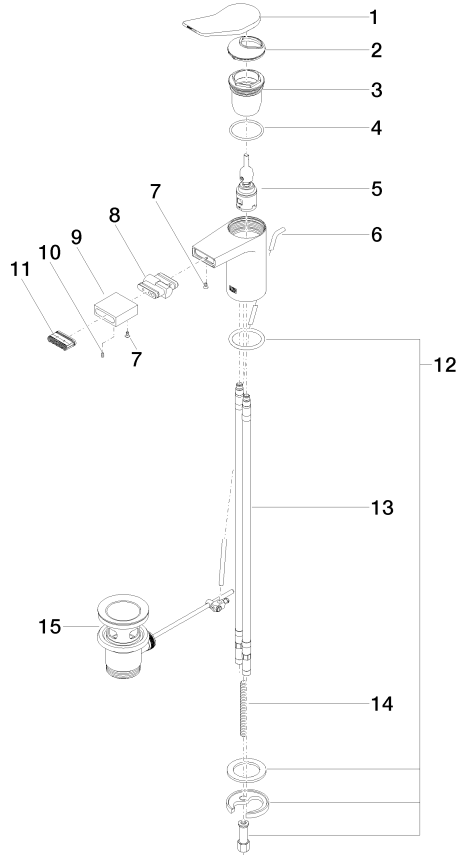

LISSÉ Single-lever bidet mixer with pop-up waste - Chrome

33 600 845 Product version from 10/31/2018

- 123mm projection
- ball-joint pivotable through 30°
- rectangular, air-enriched flow
- height of mixer 127 mm
- height up to aerator 83 mm
- hole diameter 35 mm
- 2x screw-in M 8 x 1 pressure hose, leak-tested
- max. flow 6 l/min
- WRAS

33 600 845 Product version from 10/31/2018

mm [inches]

Flow rate chart

Codes & Standards

DIN 4109

ISO 3822

Scottish Water
Byelaws

UK Water Supply
Regulations

Ü-Zeichen

LISSÉ Single-lever bidet mixer with pop-up waste - Chrome

33 600 845 Product version from 10/31/2018

Certificates

LGA_29

WRAS_1804

WRAS_240202

LISSÉ Single-lever bidet mixer with pop-up waste - Chrome

33 600 845 Product version from 10/31/2018

Spare parts list

No.	Item Number	Name	Quantity used	Delivery time
1	90 20 84 020 00-00	handle	1	10
2	09 28 30 034 90	cover	1	2
3	09 23 10 123 90	nut	1	2
4	09 14 10 038 90	seal	1	2
5	90 15 05 042 01 90	cartridge	1	2
6	09 31 09 120-00	pull-rod	1	10
7	09 30 30 157 90	screw	1	2
8	90 24 02 083 00-00	joint	1	10
9	09 23 01 123-00	sleeve	1	10
10	09 31 11 064 90	pin	1	2
11	90 29 03 045 00 90	aerator	1	2
12	04 30 11 038 75 90	fixing set	1	2
13	04 30 04 100 00 90	hose	2	2
14	09 31 11 011 90	pin	1	2
15	90 11 01 001 00-00	pop-up waste	1	10