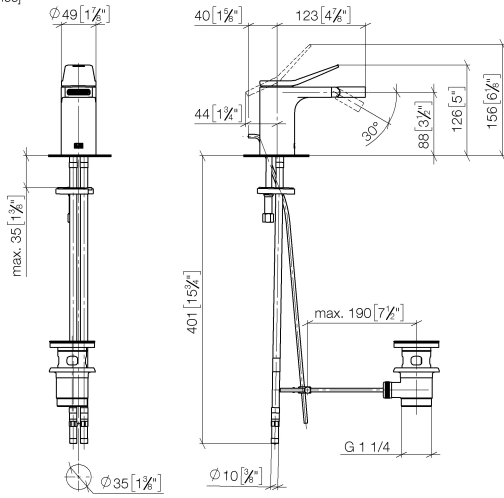

LISSÉ Single-lever bidet mixer with pop-up waste - Chrome

33 600 845 Product version from 10/31/2018

- 123mm projection
- ball-joint pivotable through 30°
- rectangular, air-enriched flow
- height of mixer 127 mm
- height up to aerator 83 mm
- hole diameter 35 mm
- 2x screw-in M 8 x 1 pressure hose, leak-tested
- max. flow 6 l/min
- WRAS

	Chrome	33 600 845-00
	Brushed Platinum	33 600 845-06
	Dark Chrome	33 600 845-19
	Brushed Light Gold	33 600 845-27
	Brushed Chrome	33 600 845-93
	Brushed Dark Platinum	33 600 845-99

LISSÉ Single-lever bidet mixer with pop-up waste - Chrome

33 600 845 Product version from 10/31/2018

mm [inches]

Flow rate chart

Codes & Standards

DIN 4109

ISO 3822

Scottish Water
Byelaws

UK Water Supply
Regulations

33 600 845 Product version from 10/31/2018

Spare parts list

No.	Item Number	Name	Quantity used	Delivery time
1	90 20 84 020 00-00	handle	1	10
2	09 28 30 034 90	cover	1	2
3	09 23 10 123 90	nut	1	2
4	09 14 10 038 90	seal	1	2
5	90 15 05 042 01 90	cartridge	1	2
6	09 31 09 120-00	pull-rod	1	10
7	09 30 30 157 90	screw	1	2
8	90 24 02 083 00-00	joint	1	10
9	09 23 01 123-00	sleeve	1	10
10	09 31 11 064 90	pin	1	2
11	90 29 03 045 00 90	aerator	1	2
12	04 30 11 038 75 90	fixing set	1	2
13	04 30 04 100 00 90	hose	2	2
14	09 31 11 011 90	pin	1	2
15	90 11 01 001 00-00	pop-up waste	1	10