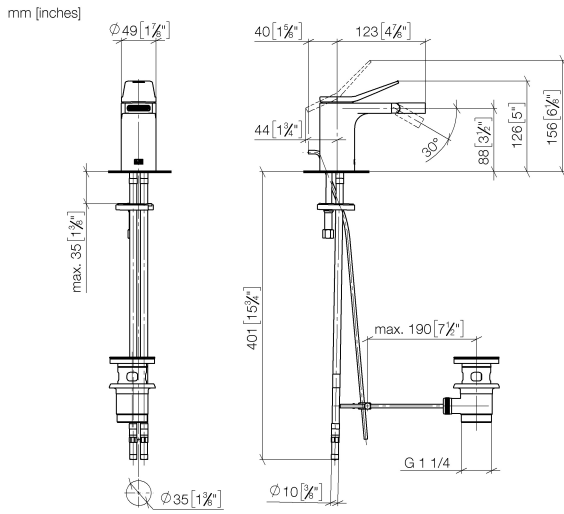

LISSÉ Single-lever bidet mixer with pop-up waste - Brushed Light Gold

33 600 845 Product version from 10/31/2018

- 123mm projection
- ball-joint pivotable through 30°
- rectangular, air-enriched flow
- height of mixer 127 mm
- height up to aerator 83 mm
- hole diameter 35 mm
- 2x screw-in M 8 x 1 pressure hose, leak-tested
- max. flow 6 l/min
- WRAS

- High pressure hose 3/8" -** 04 30 04 102
- please order two extra pressure hoses (for the USA only) 00 90

LISSÉ Single-lever bidet mixer with pop-up waste - Brushed Light Gold

33 600 845 Product version from 10/31/2018

Flow rate chart

Codes & Standards

DIN 4109

ISO 3822

Scottish Water
Byelaws

UK Water Supply
Regulations

Ü-Zeichen

LISSÉ Single-lever bidet mixer with pop-up waste - Brushed Light Gold

33 600 845 Product version from 10/31/2018

Certificates

LGA_29

WRAS_240202

LISSÉ Single-lever bidet mixer with pop-up waste - Brushed Light Gold

33 600 845 Product version from 10/31/2018

Spare parts list

No.	Item Number	Name	Quantity used	Delivery time
1	90 20 84 020 00-27	handle	1	30
2	09 28 30 034 90	cover	1	2
3	09 23 10 123 90	nut	1	2
4	09 14 10 038 90	seal	1	2
5	90 15 05 042 01 90	cartridge	1	2
6	09 31 09 120-27	pull-rod	1	60
7	09 30 30 157 90	screw	1	2
8	90 24 02 083 00-27	joint	1	30
9	09 23 01 123-27	sleeve	1	60
10	09 31 11 064 90	pin	1	2
11	90 29 03 045 00 90	aerator	1	2
12	04 30 11 038 75 90	fixing set	1	2
13	04 30 04 100 00 90	hose	2	2
14	09 31 11 011 90	pin	1	2
15	90 11 01 001 00-27	pop-up waste	1	30