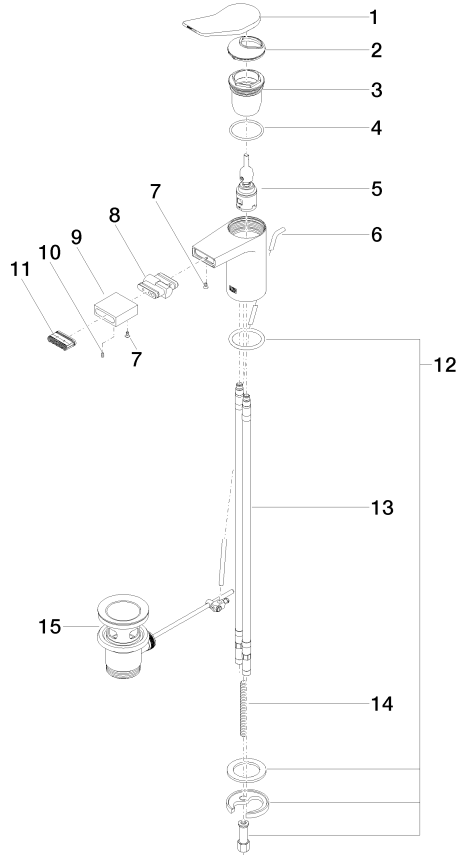

LISSÉ Single-lever bidet mixer with pop-up waste - Brushed Light Gold

33 600 845 Product version from 10/31/2018

- 123mm projection
- ball-joint pivotable through 30°
- rectangular, air-enriched flow
- height of mixer 127 mm
- height up to aerator 83 mm
- hole diameter 35 mm
- 2x screw-in M 8 x 1 pressure hose, leak-tested
- max. flow 6 l/min
- WRAS

- High pressure hose 3/8" -** 04 30 04 102
- please order two extra pressure hoses (for the USA only) 00 90

LISSÉ Single-lever bidet mixer with pop-up waste - Brushed Light Gold

33 600 845 Product version from 10/31/2018

Flow rate chart

Codes & Standards

DIN 4109

ISO 3822

Scottish Water
Byelaws

UK Water Supply
Regulations

Ü-Zeichen

LISSÉ Single-lever bidet mixer with pop-up waste - Brushed Light Gold

33 600 845 Product version from 10/31/2018

Certificates

LGA_29

WRAS_240202

LISSÉ Single-lever bidet mixer with pop-up waste - Brushed Light Gold

33 600 845 Product version from 10/31/2018

Spare parts list

No.	Item Number	Name	Quantity used	Delivery time
1	90 20 84 020 00-27	handle	1	30
2	09 28 30 034 90	cover	1	2
3	09 23 10 123 90	nut	1	2
4	09 14 10 038 90	seal	1	2
5	90 15 05 042 01 90	cartridge	1	2
6	09 31 09 120-27	pull-rod	1	60
7	09 30 30 157 90	screw	1	2
8	90 24 02 083 00-27	joint	1	30
9	09 23 01 123-27	sleeve	1	60
10	09 31 11 064 90	pin	1	2
11	90 29 03 045 00 90	aerator	1	2
12	04 30 11 038 75 90	fixing set	1	2
13	04 30 04 100 00 90	hose	2	2
14	09 31 11 011 90	pin	1	2
15	90 11 01 001 00-27	pop-up waste	1	30