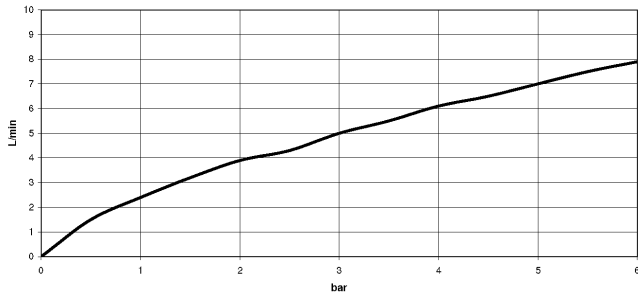

Flow rate chart

Codes & Standards

DIN 4109

ISO 3822

Scottish Water
Byelaws

UK Water Supply
Regulations

Ü-Zeichen