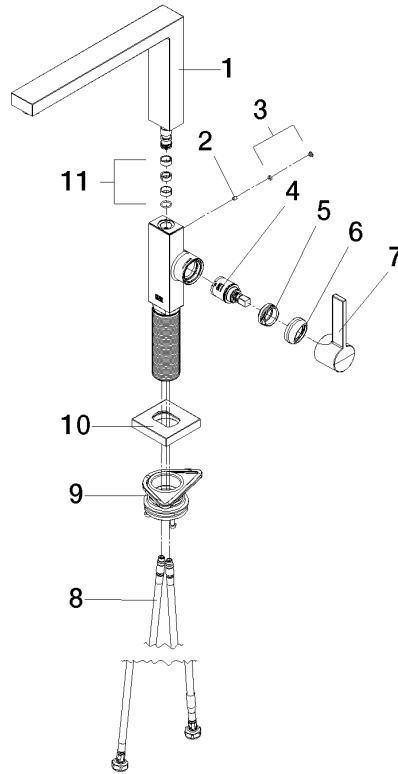

LOT Single-lever mixer - Dark Chrome

LOT

33 800 680

- 236mm projection
- pivotable spout 360°
- air-enriched flow
- max. flow 8 l/min at 3 bar flow pressure
- lead-free
- This product can help a building meet the requirements of Green Building Rating Systems, e.g. LEED®, BREEAM®, DGNB

Recommended miscellaneous

Strainer waste with control handle - Dark Chrome 10 711 970-19

Recommended miscellaneous

Dispenser with rosette - Dark Chrome 82 439 970-19

33 800 680

Flow rate chart

Certificates

LGA_38644.

33 800 680

Parts for other finishes can be found here: [Chrome](#)

Spare parts list

No.	Item Number	Name	Quantity used	Delivery time
1	90 11 06 218 00-19	spout	1	-
Spare part can no longer be ordered, please order the replacement item				
2	09 31 11 044 90	pin	1	2
3	90 31 20 087 00-19	plug	1	20
4	90 15 05 042 00 90	cartridge	1	2
5	09 24 04 266 90	nut	1	2
6	90 28 30 052 00-19	cover	1	20
7	90 20 86 004 00-19	handle	1	20
8	04 30 04 101 00 90	hose	2	2
9	90 30 10 057 00 90	fixing set	1	-
Spare part can no longer be ordered, please order the replacement item				
10	90 27 86 004 00-19	rosette	1	-
Spare part can no longer be ordered, please order the replacement item				
11	90 28 10 207 00 90	gasket kit	1	10