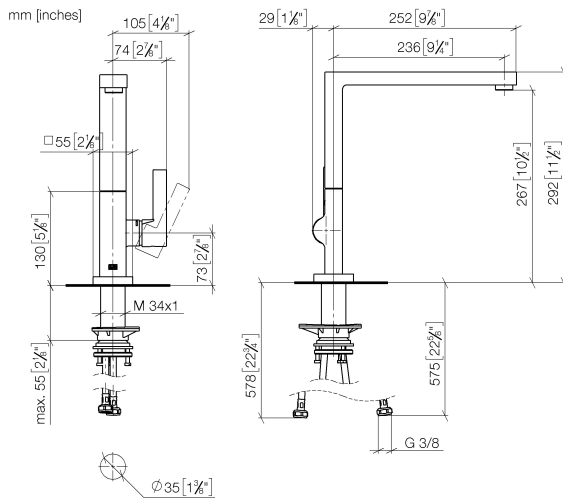

33 800 680

Flow rate chart

Certificates

LGA_38644.