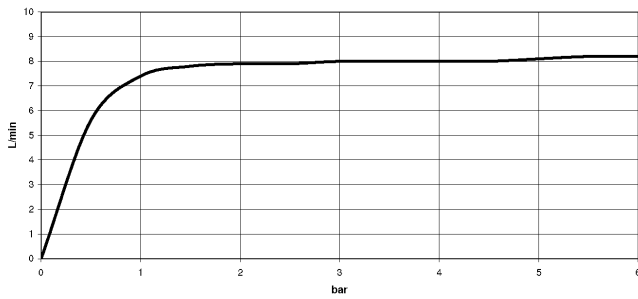

Flow rate chart

Certificates

LGA_38644.