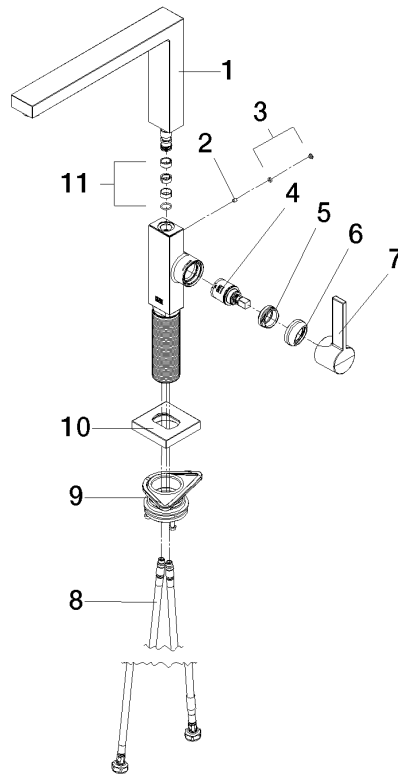

**LOT Single-lever mixer - Brushed Durabron (23kt Gold)**

LOT

33 800 680

- 236mm projection
- pivotable spout 360°
- air-enriched flow
- max. flow 8 l/min at 3 bar flow pressure
- lead-free
- This product can help a building meet the requirements of Green Building Rating Systems, e.g. LEED®, BREEAM®, DGNB

33 800 680

**Flow rate chart**

**Certificates**

LGA\_38644.

33 800 680

Parts for other finishes can be found here: [Chrome](#)

**Spare parts list**

No.	Item Number	Name	Quantity used	Delivery time
1	90 11 06 218 00-28	spout	1	-
Spare part can no longer be ordered, please order the replacement item				
2	09 31 11 044 90	pin	1	2
3	90 31 20 087 00-28	plug	1	20
4	90 15 05 042 00 90	cartridge	1	2
5	09 24 04 266 90	nut	1	2
6	90 28 30 052 00-28	cover	1	20
7	90 20 86 004 00-28	handle	1	20
8	04 30 04 101 00 90	hose	2	2
9	90 30 10 057 00 90	fixing set	1	-
Spare part can no longer be ordered, please order the replacement item				
10	90 27 86 004 00-28	rosette	1	-
Spare part can no longer be ordered, please order the replacement item				
11	90 28 10 207 00 90	gasket kit	1	10