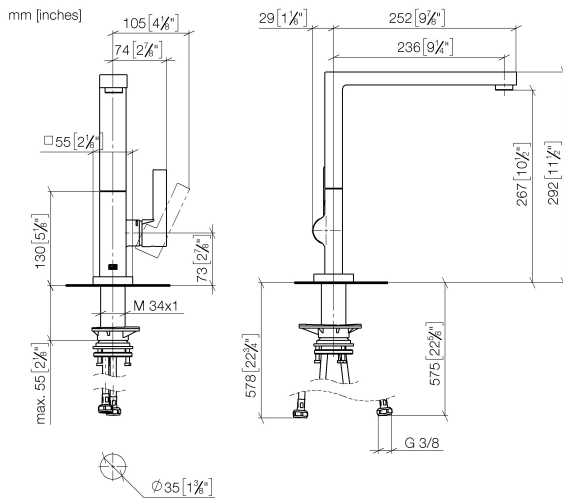

**LOT Single-lever mixer - Brushed Durabron (23kt Gold)**

LOT

33 800 680

- 236mm projection
- pivotable spout 360°
- air-enriched flow
- max. flow 8 l/min at 3 bar flow pressure
- lead-free
- This product can help a building meet the requirements of Green Building Rating Systems, e.g. LEED®, BREEAM®, DGNB

33 800 680

**Flow rate chart**

**Certificates**

LGA\_38644.

33 800 680

Parts for other finishes can be found here: [Chrome](#)

**Spare parts list**

No.	Item Number	Name	Quantity used	Delivery time
1	90 11 06 218 00-28	spout	1	-
Spare part can no longer be ordered, please order the replacement item				
2	09 31 11 044 90	pin	1	2
3	90 31 20 087 00-28	plug	1	20
4	90 15 05 042 00 90	cartridge	1	2
5	09 24 04 266 90	nut	1	2
6	90 28 30 052 00-28	cover	1	20
7	90 20 86 004 00-28	handle	1	20
8	04 30 04 101 00 90	hose	2	2
9	90 30 10 057 00 90	fixing set	1	-
Spare part can no longer be ordered, please order the replacement item				
10	90 27 86 004 00-28	rosette	1	-
Spare part can no longer be ordered, please order the replacement item				
11	90 28 10 207 00 90	gasket kit	1	10