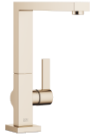

LOT Single-lever mixer - Brushed Champagne (22kt Gold)

LOT

33 800 680

- 236mm projection
- pivotable spout 360°
- air-enriched flow
- max. flow 8 l/min at 3 bar flow pressure
- lead-free
- This product can help a building meet the requirements of Green Building Rating Systems, e.g. LEED®, BREEAM®, DGNB

	Brushed Champagne (22kt Gold)	33 800 680-46
	Chrome	33 800 680-00
	Brushed Platinum	33 800 680-06
	Platinum	33 800 680-08
	Dark Chrome	33 800 680-19
	Brushed Durabronze (23kt Gold)	33 800 680-28
	Champagne (22kt Gold)	33 800 680-47
	Brushed Dark Platinum	33 800 680-99

Recommended miscellaneous

Dispenser with rosette - Brushed Champagne (22kt Gold) 82 439 970-46

Recommended miscellaneous

Strainer waste with control handle - Brushed Champagne (22kt Gold) 10 711 970-46

33 800 680