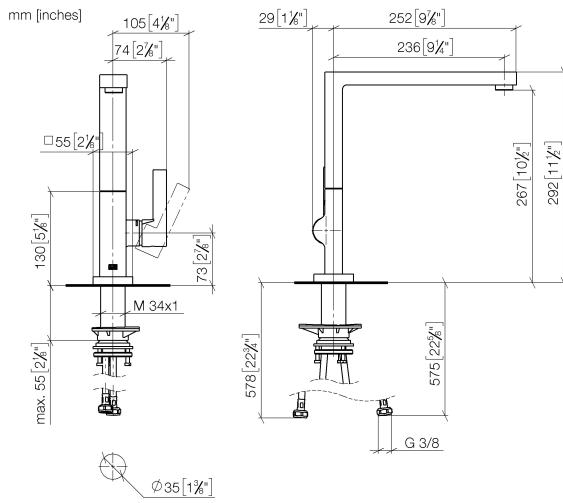

LOT Single-lever mixer - Brushed Champagne (22kt Gold)

LOT

33 800 680

- 236mm projection
- pivotable spout 360°
- air-enriched flow
- max. flow 8 l/min at 3 bar flow pressure
- lead-free
- This product can help a building meet the requirements of Green Building Rating Systems, e.g. LEED®, BREEAM®, DGNB

Flow rate chart

Certificates

LGA_38644.

33 800 680

Parts for other finishes can be found here: [Chrome](#)

Spare parts list

No.	Item Number	Name	Quantity used	Delivery time
1	90 11 06 218 00-46	spout	1	-
Spare part can no longer be ordered, please order the replacement item				
2	09 31 11 044 90	pin	1	2
3	90 31 20 087 00-46	plug	1	30
4	90 15 05 042 00 90	cartridge	1	2
5	09 24 04 266 90	nut	1	2
6	90 28 30 052 00-46	cover	1	30
7	90 20 86 004 00-46	handle	1	30
8	04 30 04 101 00 90	hose	2	2
9	90 30 10 057 00 90	fixing set	1	-
Spare part can no longer be ordered, please order the replacement item				
10	90 27 86 004 00-46	rosette	1	-
Spare part can no longer be ordered, please order the replacement item				
11	90 28 10 207 00 90	gasket kit	1	10