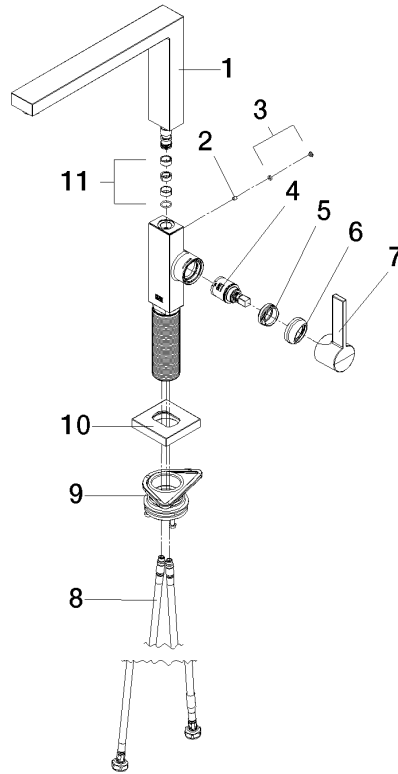

LOT Single-lever mixer - Brushed Champagne (22kt Gold)

LOT

33 800 680

- 236mm projection
- pivotable spout 360°
- air-enriched flow
- max. flow 8 l/min at 3 bar flow pressure
- lead-free
- This product can help a building meet the requirements of Green Building Rating Systems, e.g. LEED®, BREEAM®, DGNB

Flow rate chart

Certificates

LGA_38644.

33 800 680

Parts for other finishes can be found here: [Chrome](#)

Spare parts list

No.	Item Number	Name	Quantity used	Delivery time
1	90 11 06 218 00-46	spout	1	-
Spare part can no longer be ordered, please order the replacement item				
2	09 31 11 044 90	pin	1	2
3	90 31 20 087 00-46	plug	1	30
4	90 15 05 042 00 90	cartridge	1	2
5	09 24 04 266 90	nut	1	2
6	90 28 30 052 00-46	cover	1	30
7	90 20 86 004 00-46	handle	1	30
8	04 30 04 101 00 90	hose	2	2
9	90 30 10 057 00 90	fixing set	1	-
Spare part can no longer be ordered, please order the replacement item				
10	90 27 86 004 00-46	rosette	1	-
Spare part can no longer be ordered, please order the replacement item				
11	90 28 10 207 00 90	gasket kit	1	10