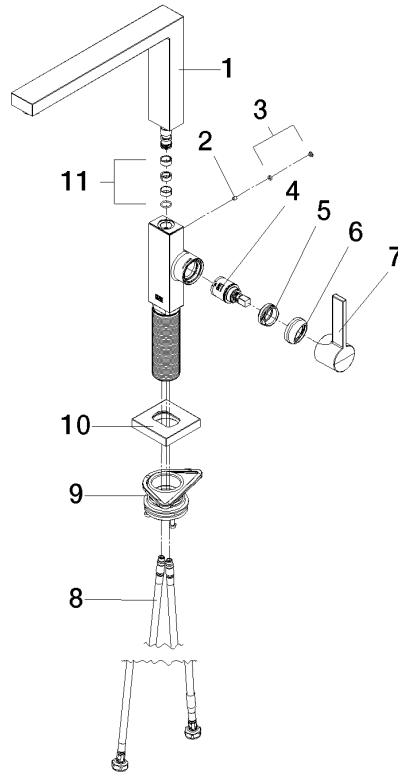

LOT Single-lever mixer - Champagne (22kt Gold)

LOT

33 800 680

- 236mm projection
- pivoting spout 360°
- air-enriched flow
- max. flow 8 l/min at 3 bar flow pressure
- lead-free
- This product can help a building meet the requirements of Green Building Rating Systems, e.g. LEED®, BREEAM®, DGNB

Recommended miscellaneous

Dispenser with rosette - Champagne (22kt Gold)

82 439 970-47

Recommended miscellaneous

Strainer waste with control handle - Champagne (22kt Gold)

10 711 970-47

33 800 680

Flow rate chart

Certificates

LGA_38644.

33 800 680

Parts for other finishes can be found here: [Chrome](#)

Spare parts list

No.	Item Number	Name	Quantity used	Delivery time
1	90 11 06 218 00-47	spout	1	-
Spare part can no longer be ordered, please order the replacement item				
2	09 31 11 044 90	pin	1	2
3	90 31 20 087 00-47	plug	1	30
4	90 15 05 042 00 90	cartridge	1	2
5	09 24 04 266 90	nut	1	2
6	90 28 30 052 00-47	cover	1	30
7	90 20 86 004 00-47	handle	1	30
8	04 30 04 101 00 90	hose	2	2
9	90 30 10 057 00 90	fixing set	1	-
Spare part can no longer be ordered, please order the replacement item				
10	90 27 86 004 00-47	rosette	1	-
Spare part can no longer be ordered, please order the replacement item				
11	90 28 10 207 00 90	gasket kit	1	10