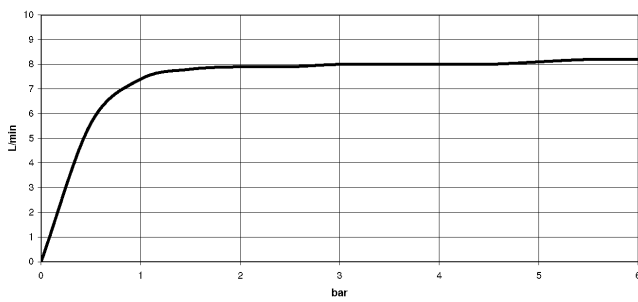

Flow rate chart

Certificates

LGA_38644.