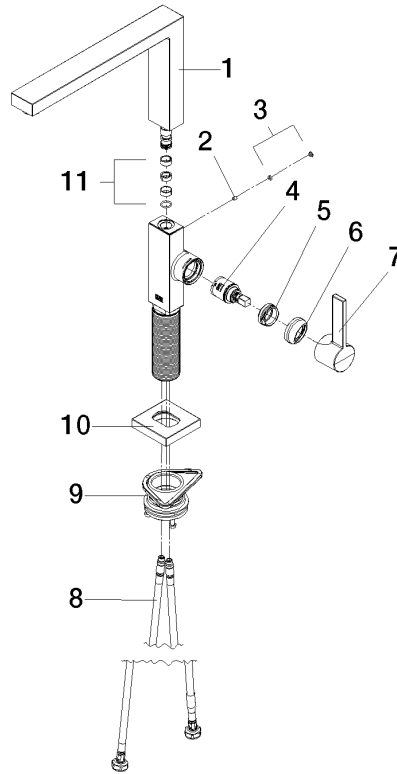

LOT Single-lever mixer - Brushed Dark Platinum

LOT

33 800 680

- 236mm projection
- pivotable spout 360°
- air-enriched flow
- max. flow 8 l/min at 3 bar flow pressure
- lead-free
- This product can help a building meet the requirements of Green Building Rating Systems, e.g. LEED®, BREEAM®, DGNB

Recommended miscellaneous

Dispenser with rosette - Brushed Dark Platinum 82 439 970-99

Recommended miscellaneous

Strainer waste with control handle - Brushed Dark Platinum 10 711 970-99

33 800 680

Flow rate chart

Certificates

LGA_38644.

33 800 680

Parts for other finishes can be found here: [Chrome](#)

Spare parts list

No.	Item Number	Name	Quantity used	Delivery time
1	90 11 06 218 00-99	spout	1	-
Spare part can no longer be ordered, please order the replacement item				
2	09 31 11 044 90	pin	1	2
3	90 31 20 087 00-99	plug	1	30
4	90 15 05 042 00 90	cartridge	1	2
5	09 24 04 266 90	nut	1	2
6	90 28 30 052 00-99	cover	1	30
7	90 20 86 004 00-99	handle	1	30
8	04 30 04 101 00 90	hose	2	2
9	90 30 10 057 00 90	fixing set	1	-
Spare part can no longer be ordered, please order the replacement item				
10	90 27 86 004 00-99	rosette	1	-
Spare part can no longer be ordered, please order the replacement item				
11	90 28 10 207 00 90	gasket kit	1	10