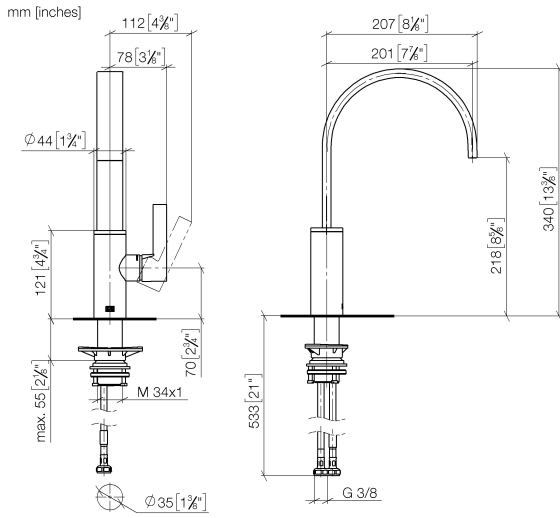

MEM Single-lever mixer - Durabron (23kt Gold)

MEM

33 800 682

- 201mm projection
- pivotable spout 360°
- Optional swivel limiter available with swivel limiter set 12 820 970 90
- air-enriched flow
- max. flow 6.3 l/min at 3 bar flow pressure
- lead-free
- This product can help a building meet the requirements of Green Building Rating Systems, e.g. LEED®, BREEAM®, DGNB

33 800 682

Flow rate chart

Certificates

LGA_38646.

WRAS_240202021.

33 800 682

Spare parts list

No.	Item Number	Name	Quantity used	Delivery time
1	90 28 22 332 00-09	spout	1	-
Spare part can no longer be ordered, please order the replacement item				
2	09 19 86 012-09	cover	1	60
3	90 23 10 128 00 90	nut	1	2
4	90 15 05 042 00 90	cartridge	1	2
5	09 24 04 266 90	nut	1	2
6	90 28 30 052 00-09	cover	1	40
7	90 20 86 004 00-09	handle	1	-
Spare part can no longer be ordered, please order the replacement item				
8	04 23 10 044 08 90	fixing set	1	2
9	04 30 04 101 00 90	hose	2	2