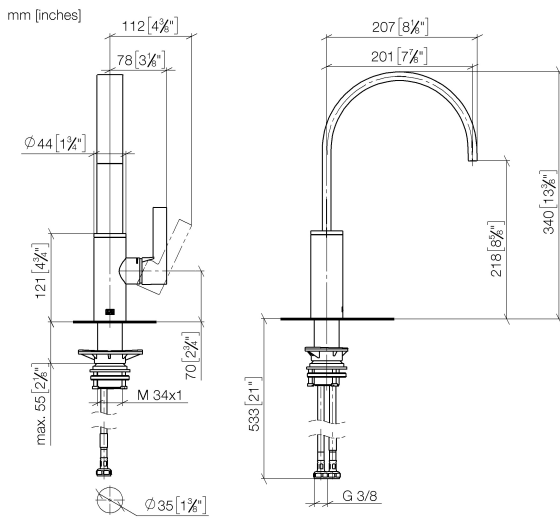

MEM Single-lever mixer - Dark Chrome

MEM

33 800 682

- 201mm projection
- pivotable spout 360°
- Optional swivel limiter available with swivel limiter set 12 820 970 90
- air-enriched flow
- max. flow 6.3 l/min at 3 bar flow pressure
- lead-free
- This product can help a building meet the requirements of Green Building Rating Systems, e.g. LEED®, BREEAM®, DGNB
- WRAS 240202021

Recommended miscellaneous

Swivel limitation set - 12 820 970 90

Recommended miscellaneous

Strainer waste with control handle - Dark Chrome 10 712 970-19

Recommended miscellaneous

Dispenser without rosette - Dark Chrome 82 424 970-19

33 800 682

Flow rate chart

Certificates

LGA_38646.

WRAS_240202021.

33 800 682

Spare parts list

No.	Item Number	Name	Quantity used	Delivery time
1	90 28 22 332 00-19	spout	1	-
Spare part can no longer be ordered, please order the replacement item				
2	09 19 86 012-19	cover	1	60
3	90 23 10 128 00 90	nut	1	2
4	90 15 05 042 00 90	cartridge	1	2
5	09 24 04 266 90	nut	1	2
6	90 28 30 052 00-19	cover	1	20
7	90 20 86 004 00-19	handle	1	20
8	04 23 10 044 08 90	fixing set	1	2
9	04 30 04 101 00 90	hose	2	2