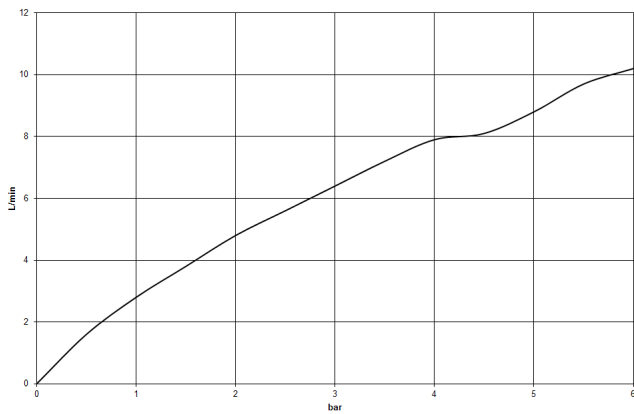

MEM Single-lever mixer - Dark Chrome

MEM

33 800 682

- 201mm projection
- pivotable spout 360°
- Optional swivel limiter available with swivel limiter set 12 820 970 90
- air-enriched flow
- max. flow 6.3 l/min at 3 bar flow pressure
- lead-free
- This product can help a building meet the requirements of Green Building Rating Systems, e.g. LEED®, BREEAM®, DGNB
- WRAS 240202021

Recommended miscellaneous

Swivel limitation set - 12 820 970 90

Recommended miscellaneous

Strainer waste with control handle - Dark Chrome 10 712 970-19

Recommended miscellaneous

Dispenser without rosette - Dark Chrome 82 424 970-19

33 800 682

Flow rate chart

Certificates

LGA_38646.

WRAS_240202021.

33 800 682

Spare parts list

No.	Item Number	Name	Quantity used	Delivery time
1	90 28 22 332 00-19	spout	1	-
Spare part can no longer be ordered, please order the replacement item				
2	09 19 86 012-19	cover	1	60
3	90 23 10 128 00 90	nut	1	2
4	90 15 05 042 00 90	cartridge	1	2
5	09 24 04 266 90	nut	1	2
6	90 28 30 052 00-19	cover	1	20
7	90 20 86 004 00-19	handle	1	20
8	04 23 10 044 08 90	fixing set	1	2
9	04 30 04 101 00 90	hose	2	2