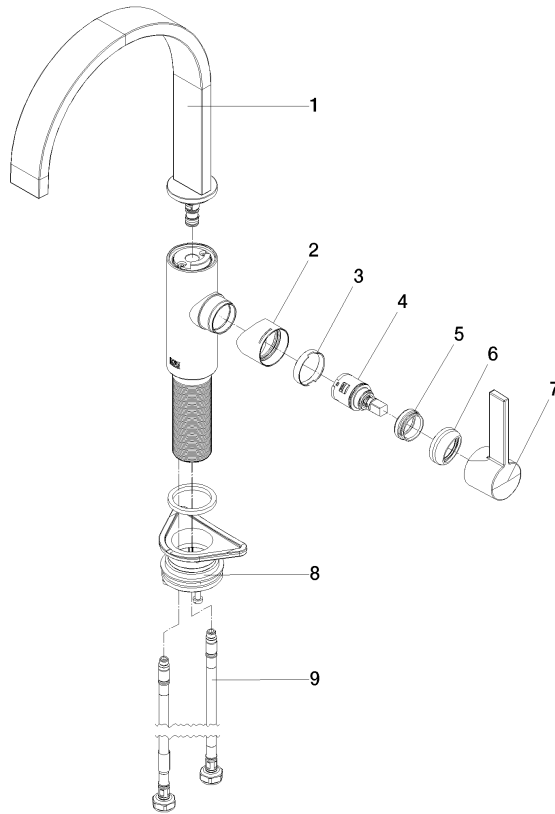

MEM Single-lever mixer - Dark Chrome

MEM

33 800 682

- 201mm projection
- pivotable spout 360°
- Optional swivel limiter available with swivel limiter set 12 820 970 90
- air-enriched flow
- max. flow 6.3 l/min at 3 bar flow pressure
- lead-free
- This product can help a building meet the requirements of Green Building Rating Systems, e.g. LEED®, BREEAM®, DGNB
- WRAS 240202021

Recommended miscellaneous

Swivel limitation set - 12 820 970 90

Recommended miscellaneous

Strainer waste with control handle - Dark Chrome 10 712 970-19

Recommended miscellaneous

Dispenser without rosette - Dark Chrome 82 424 970-19

33 800 682

Flow rate chart

Certificates

LGA_38646.

WRAS_240202021.

33 800 682

Spare parts list

No.	Item Number	Name	Quantity used	Delivery time
1	90 28 22 332 00-19	spout	1	-
Spare part can no longer be ordered, please order the replacement item				
2	09 19 86 012-19	cover	1	60
3	90 23 10 128 00 90	nut	1	2
4	90 15 05 042 00 90	cartridge	1	2
5	09 24 04 266 90	nut	1	2
6	90 28 30 052 00-19	cover	1	20
7	90 20 86 004 00-19	handle	1	20
8	04 23 10 044 08 90	fixing set	1	2
9	04 30 04 101 00 90	hose	2	2