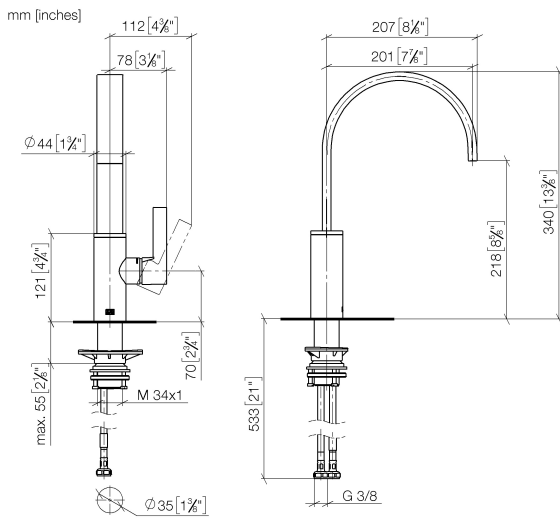

MEM Single-lever mixer - Brushed Dark Platinum

MEM

33 800 682

- 201mm projection
- pivotable spout 360°
- Optional swivel limiter available with swivel limiter set 12 820 970 90
- air-enriched flow
- max. flow 6.3 l/min at 3 bar flow pressure
- lead-free
- This product can help a building meet the requirements of Green Building Rating Systems, e.g. LEED®, BREEAM®, DGNB

Recommended miscellaneous

Swivel limitation set - 12 820 970 90

Recommended miscellaneous

Strainer waste with control handle - Brushed Dark Platinum 10 712 970-99

Recommended miscellaneous

Dispenser without rosette - Brushed Dark Platinum 82 424 970-99

33 800 682

Flow rate chart

Certificates

LGA_38646.

WRAS_240202021.

33 800 682

Spare parts list

No.	Item Number	Name	Quantity used	Delivery time
1	90 28 22 332 00-99	spout	1	-
Spare part can no longer be ordered, please order the replacement item				
2	09 19 86 012-99	cover	1	60
3	90 23 10 128 00 90	nut	1	2
4	90 15 05 042 00 90	cartridge	1	2
5	09 24 04 266 90	nut	1	2
6	90 28 30 052 00-99	cover	1	30
7	90 20 86 004 00-99	handle	1	30
8	04 23 10 044 08 90	fixing set	1	2
9	04 30 04 101 00 90	hose	2	2