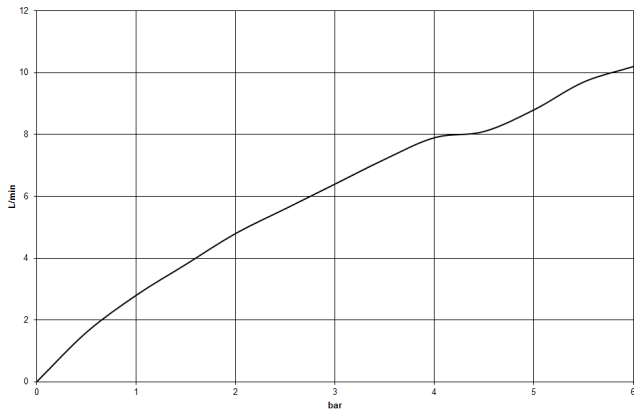

MEM Single-lever mixer - Brushed Dark Platinum

MEM

33 800 682

- 201mm projection
- pivotable spout 360°
- Optional swivel limiter available with swivel limiter set 12 820 970 90
- air-enriched flow
- max. flow 6.3 l/min at 3 bar flow pressure
- lead-free
- This product can help a building meet the requirements of Green Building Rating Systems, e.g. LEED®, BREEAM®, DGNB

Recommended miscellaneous

Swivel limitation set - 12 820 970 90

Recommended miscellaneous

Strainer waste with control handle - Brushed Dark Platinum 10 712 970-99

Recommended miscellaneous

Dispenser without rosette - Brushed Dark Platinum 82 424 970-99

33 800 682

Flow rate chart

Certificates

LGA_38646.

WRAS_240202021.

33 800 682

Spare parts list

No.	Item Number	Name	Quantity used	Delivery time
1	90 28 22 332 00-99	spout	1	-
Spare part can no longer be ordered, please order the replacement item				
2	09 19 86 012-99	cover	1	60
3	90 23 10 128 00 90	nut	1	2
4	90 15 05 042 00 90	cartridge	1	2
5	09 24 04 266 90	nut	1	2
6	90 28 30 052 00-99	cover	1	30
7	90 20 86 004 00-99	handle	1	30
8	04 23 10 044 08 90	fixing set	1	2
9	04 30 04 101 00 90	hose	2	2