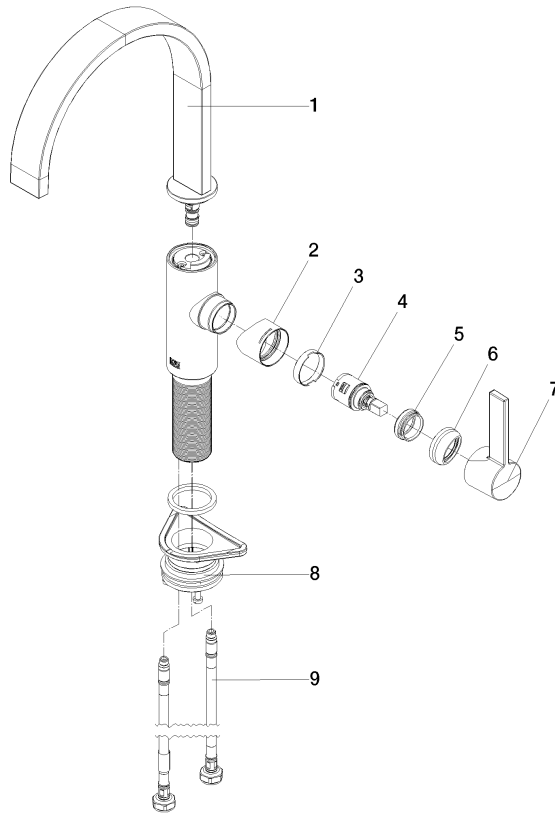

MEM Single-lever mixer - Brushed Dark Platinum

MEM

33 800 682

- 201mm projection
- pivotable spout 360°
- Optional swivel limiter available with swivel limiter set 12 820 970 90
- air-enriched flow
- max. flow 6.3 l/min at 3 bar flow pressure
- lead-free
- This product can help a building meet the requirements of Green Building Rating Systems, e.g. LEED®, BREEAM®, DGNB

Recommended miscellaneous

Swivel limitation set - 12 820 970 90

Recommended miscellaneous

Strainer waste with control handle - Brushed Dark Platinum 10 712 970-99

Recommended miscellaneous

Dispenser without rosette - Brushed Dark Platinum 82 424 970-99

33 800 682

Flow rate chart

Certificates

LGA_38646.

WRAS_240202021.

33 800 682

Spare parts list

No.	Item Number	Name	Quantity used	Delivery time
1	90 28 22 332 00-99	spout	1	-
Spare part can no longer be ordered, please order the replacement item				
2	09 19 86 012-99	cover	1	60
3	90 23 10 128 00 90	nut	1	2
4	90 15 05 042 00 90	cartridge	1	2
5	09 24 04 266 90	nut	1	2
6	90 28 30 052 00-99	cover	1	30
7	90 20 86 004 00-99	handle	1	30
8	04 23 10 044 08 90	fixing set	1	2
9	04 30 04 101 00 90	hose	2	2