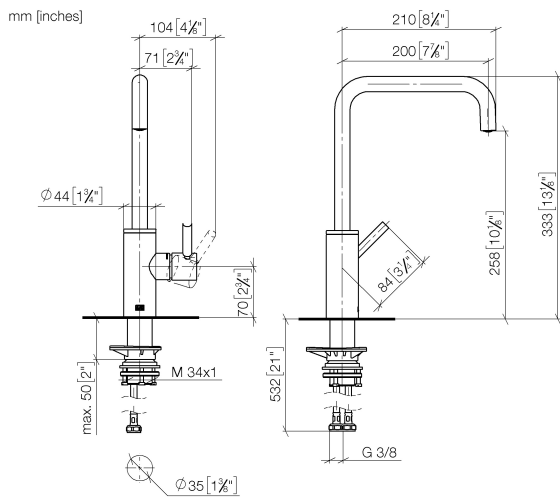

33 800 861

Flow rate chart

Certificates

LGA_38642.

WRAS_240102021.