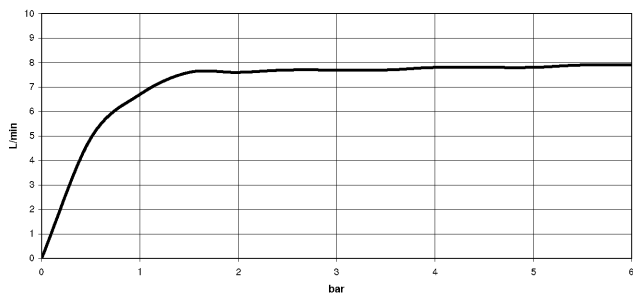

Flow rate chart

Certificates

LGA_38642.

WRAS_240102021.