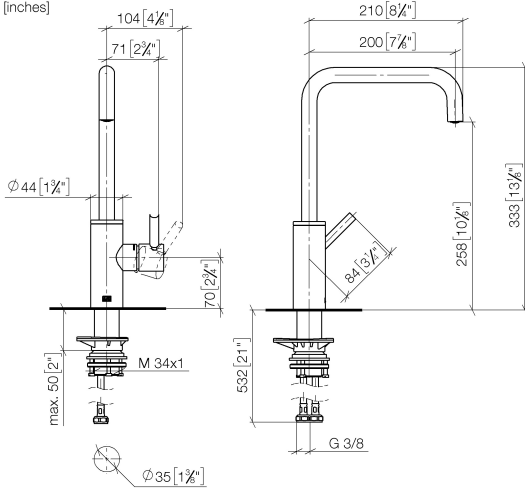

**Strainer waste with control handle** 10 712 970-99  
**- Brushed Dark Platinum**

33 800 861

mm [inches]

**Flow rate chart**

**Codes & Standards**

DIN 4109

ISO 3822

Scottish Water  
Byelaws