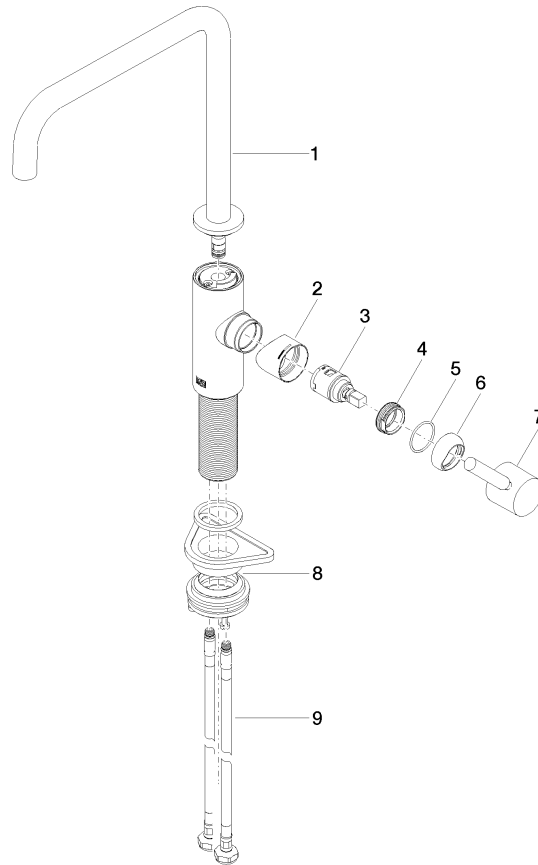

33 800 861

Product version from 2/1/2023