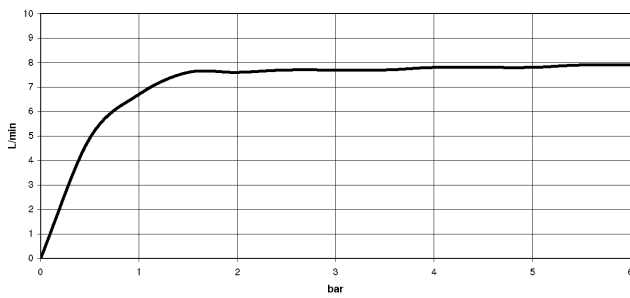

**Strainer waste with control handle** 10 712 970-99  
**- Brushed Dark Platinum**

33 800 861

mm [inches]

**Flow rate chart**

**Codes & Standards**

DIN 4109

ISO 3822

Scottish Water  
Byelaws