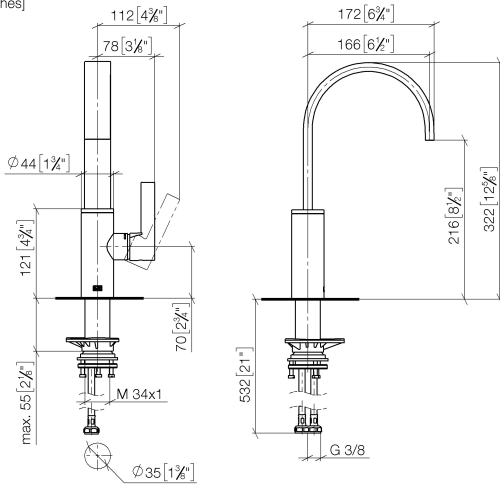

**MEM BAR TAP Single-lever mixer - Brushed Platinum**

MEM

33 805 682

- 166mm projection
- pivotable spout 360°
- Optional swivel limiter available with swivel limiter set 12 820 970 90
- air-enriched flow
- max. flow 6.3 l/min at 3 bar flow pressure
- lead-free
- This product can help a building meet the requirements of Green Building Rating Systems, e.g. LEED®, BREEAM®, DGNB
- WRAS 240202021

**Recommended miscellaneous**

**Swivel limitation set -** 12 820 970 90

**Recommended miscellaneous**

**Dispenser without rosette -** 82 424 970-06  
**Brushed Platinum**

**Recommended miscellaneous**

**Strainer waste with control handle** 10 712 970-06  
**- Brushed Platinum**

33 805 682

mm [inches]

**Flow rate chart**

**Certificates**

LGA\_38646.

WRAS\_240202021.

33 805 682

**Spare parts list**

No.	Item Number	Name	Quantity used	Delivery time
1	90 28 22 282 00-06	spout	1	-
Spare part can no longer be ordered, please order the replacement item				
2	09 19 86 012-06	cover	1	60
3	90 23 10 128 00 90	nut	1	2
4	90 15 05 042 00 90	cartridge	1	2
5	09 24 04 266 90	nut	1	2
6	90 28 30 052 00-06	cover	1	10
7	90 20 86 004 00-06	handle	1	10
8	04 23 10 044 08 90	fixing set	1	2
9	04 30 04 101 00 90	hose	2	2