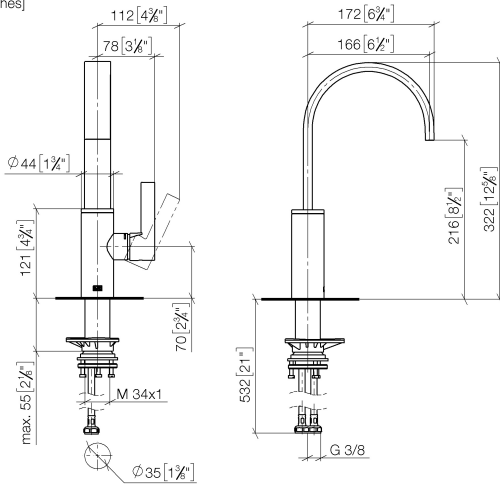

**MEM BAR TAP Single-lever mixer - Dark Chrome**

MEM

33 805 682

- 166mm projection
- pivotable spout 360°
- Optional swivel limiter available with swivel limiter set 12 820 970 90
- air-enriched flow
- max. flow 6.3 l/min at 3 bar flow pressure
- lead-free
- This product can help a building meet the requirements of Green Building Rating Systems, e.g. LEED®, BREEAM®, DGNB

**Recommended miscellaneous**

**Swivel limitation set -** 12 820 970 90

**Recommended miscellaneous**

**Strainer waste with control handle - Dark Chrome** 10 712 970-19

**Recommended miscellaneous**

**Dispenser without rosette - Dark Chrome** 82 424 970-19

33 805 682

mm [inches]

**Flow rate chart**

**Certificates**

LGA\_38646.

WRAS\_240202021.

33 805 682

**Spare parts list**

No.	Item Number	Name	Quantity used	Delivery time
1	90 28 22 282 00-19	spout	1	-
Spare part can no longer be ordered, please order the replacement item				
2	09 19 86 012-19	cover	1	60
3	90 23 10 128 00 90	nut	1	2
4	90 15 05 042 00 90	cartridge	1	2
5	09 24 04 266 90	nut	1	2
6	90 28 30 052 00-19	cover	1	20
7	90 20 86 004 00-19	handle	1	20
8	04 23 10 044 08 90	fixing set	1	2
9	04 30 04 101 00 90	hose	2	2