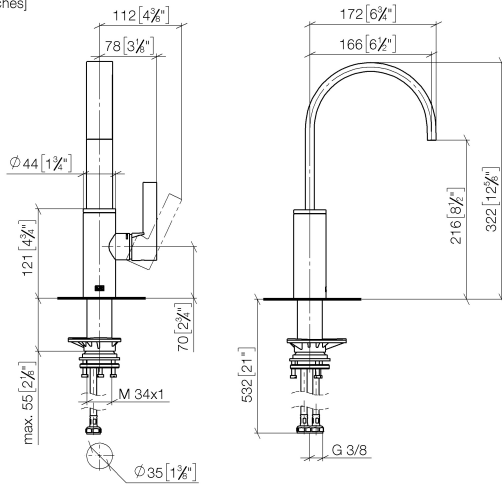

33 805 682

- 166mm projection
- pivotable spout 360°
- Optional swivel limiter available with swivel limiter set 12 820 970 90
- air-enriched flow
- max. flow 6.3 l/min at 3 bar flow pressure
- lead-free
- This product can help a building meet the requirements of Green Building Rating Systems, e.g. LEED®, BREEAM®, DGNB
- WRAS 240202021

Recommended miscellaneous

	Dispenser without rosette - Brushed Durabron (23kt Gold)	82 424 970-28
---	---	---------------

33 805 682

mm [inches]

Flow rate chart

Certificates

LGA_38646.

WRAS_240202021.

33 805 682

Spare parts list

No.	Item Number	Name	Quantity used	Delivery time
1	90 28 22 282 00-28	spout	1	-
Spare part can no longer be ordered, please order the replacement item				
2	09 19 86 012-28	cover	1	60
3	90 23 10 128 00 90	nut	1	2
4	90 15 05 042 00 90	cartridge	1	2
5	09 24 04 266 90	nut	1	2
6	90 28 30 052 00-28	cover	1	20
7	90 20 86 004 00-28	handle	1	20
8	04 23 10 044 08 90	fixing set	1	2
9	04 30 04 101 00 90	hose	2	2