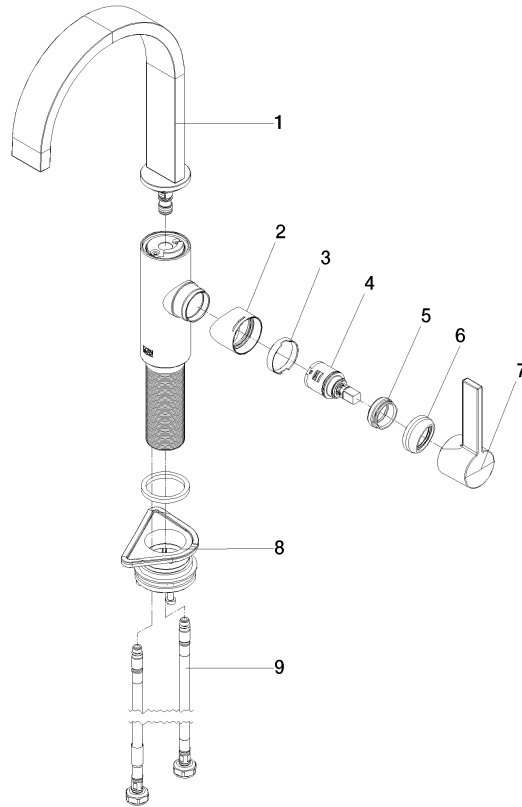

**Strainer waste with control handle  
- Brushed Champagne (22kt Gold)** 10 712 970-46

33 805 682

mm [inches]

**Flow rate chart**

**Certificates**

LGA\_38646.

WRAS\_240202021.

33 805 682

**Spare parts list**

No.	Item Number	Name	Quantity used	Delivery time
1	90 28 22 282 00-46	spout	1	-
Spare part can no longer be ordered, please order the replacement item				
2	09 19 86 012-46	cover	1	60
3	90 23 10 128 00 90	nut	1	2
4	90 15 05 042 00 90	cartridge	1	2
5	09 24 04 266 90	nut	1	2
6	90 28 30 052 00-46	cover	1	30
7	90 20 86 004 00-46	handle	1	30
8	04 23 10 044 08 90	fixing set	1	2
9	04 30 04 101 00 90	hose	2	2