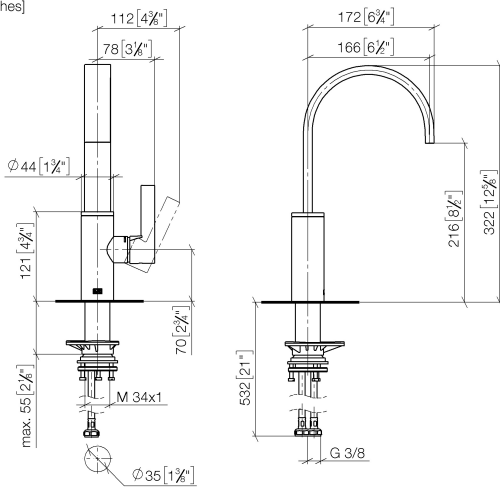

**MEM BAR TAP Single-lever mixer - Brushed Champagne (22kt Gold)**

MEM

33 805 682

- 166mm projection
- pivotable spout 360°
- Optional swivel limiter available with swivel limiter set 12 820 970 90
- air-enriched flow
- max. flow 6.3 l/min at 3 bar flow pressure
- lead-free
- This product can help a building meet the requirements of Green Building Rating Systems, e.g. LEED®, BREEAM®, DGNB
- WRAS 240202021

**Strainer waste with control handle  
- Brushed Champagne (22kt Gold)** 10 712 970-46

33 805 682

mm [inches]

**Flow rate chart**

**Certificates**

LGA\_38646.

WRAS\_240202021.

33 805 682

**Spare parts list**

No.	Item Number	Name	Quantity used	Delivery time
1	90 28 22 282 00-46	spout	1	-
Spare part can no longer be ordered, please order the replacement item				
2	09 19 86 012-46	cover	1	60
3	90 23 10 128 00 90	nut	1	2
4	90 15 05 042 00 90	cartridge	1	2
5	09 24 04 266 90	nut	1	2
6	90 28 30 052 00-46	cover	1	30
7	90 20 86 004 00-46	handle	1	30
8	04 23 10 044 08 90	fixing set	1	2
9	04 30 04 101 00 90	hose	2	2