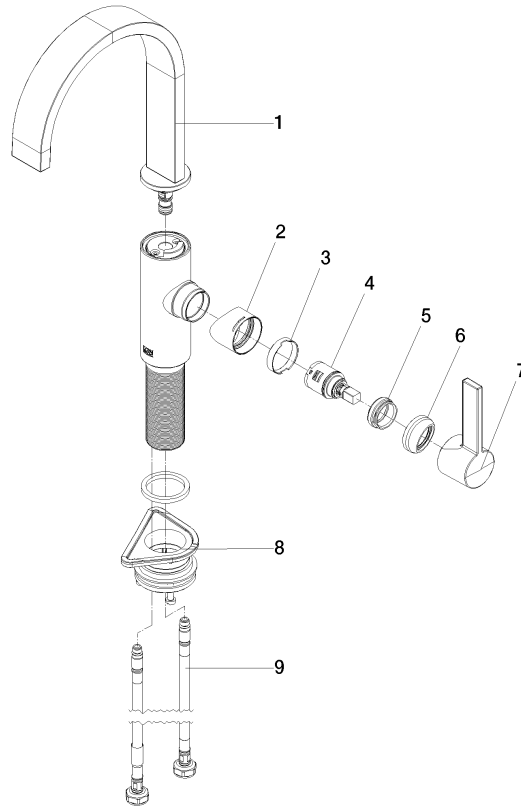

33 805 682

mm [inches]

Flow rate chart

Certificates

LGA_38646.

WRAS_240202021.

33 805 682

Spare parts list

No.	Item Number	Name	Quantity used	Delivery time
1	90 28 22 282 00-47	spout	1	-
Spare part can no longer be ordered, please order the replacement item				
2	09 19 86 012-47	cover	1	60
3	90 23 10 128 00 90	nut	1	2
4	90 15 05 042 00 90	cartridge	1	2
5	09 24 04 266 90	nut	1	2
6	90 28 30 052 00-47	cover	1	30
7	90 20 86 004 00-47	handle	1	30
8	04 23 10 044 08 90	fixing set	1	2
9	04 30 04 101 00 90	hose	2	2