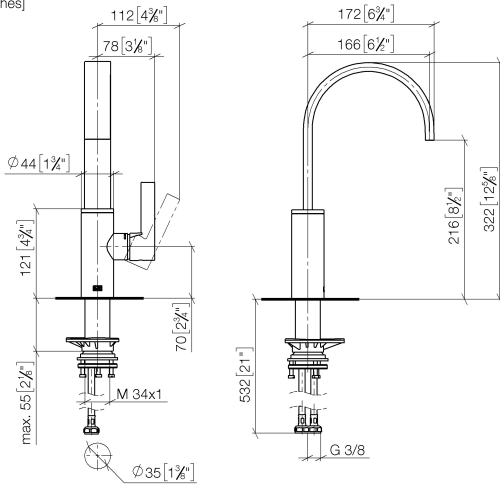

33 805 682

- 166mm projection
- pivotable spout 360°
- Optional swivel limiter available with swivel limiter set 12 820 970 90
- air-enriched flow
- max. flow 6.3 l/min at 3 bar flow pressure
- lead-free
- This product can help a building meet the requirements of Green Building Rating Systems, e.g. LEED®, BREEAM®, DGNB
- WRAS 240202021

33 805 682

mm [inches]

Flow rate chart

Certificates

LGA_38646.

WRAS_240202021.

33 805 682

Spare parts list

No.	Item Number	Name	Quantity used	Delivery time
1	90 28 22 282 00-47	spout	1	-
Spare part can no longer be ordered, please order the replacement item				
2	09 19 86 012-47	cover	1	60
3	90 23 10 128 00 90	nut	1	2
4	90 15 05 042 00 90	cartridge	1	2
5	09 24 04 266 90	nut	1	2
6	90 28 30 052 00-47	cover	1	30
7	90 20 86 004 00-47	handle	1	30
8	04 23 10 044 08 90	fixing set	1	2
9	04 30 04 101 00 90	hose	2	2