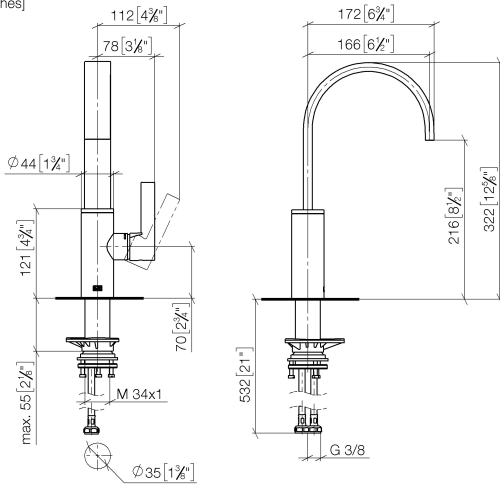

33 805 682

- 166mm projection
- pivotable spout 360°
- Optional swivel limiter available with swivel limiter set 12 820 970 90
- air-enriched flow
- max. flow 6.3 l/min at 3 bar flow pressure
- lead-free
- This product can help a building meet the requirements of Green Building Rating Systems, e.g. LEED®, BREEAM®, DGNB
- WRAS 240202021

Recommended miscellaneous

Swivel limitation set - 12 820 970 90

Recommended miscellaneous

**Dispenser without rosette -
Brushed Chrome** 82 424 970-93

Recommended miscellaneous

**Strainer waste with control handle -
Brushed Chrome** 10 712 970-93

33 805 682

mm [inches]

Flow rate chart

Certificates

LGA_38646.

WRAS_240202021.

33 805 682

Spare parts list

No.	Item Number	Name	Quantity used	Delivery time
1	90 28 22 282 00-93	spout	1	-
Spare part can no longer be ordered, please order the replacement item				
2	09 19 86 012-93	cover	1	60
3	90 23 10 128 00 90	nut	1	2
4	90 15 05 042 00 90	cartridge	1	2
5	09 24 04 266 90	nut	1	2
6	90 28 30 052 00-93	cover	1	20
7	90 20 86 004 00-93	handle	1	-
Spare part can no longer be ordered, please order the replacement item				
8	04 23 10 044 08 90	fixing set	1	2
9	04 30 04 101 00 90	hose	2	2