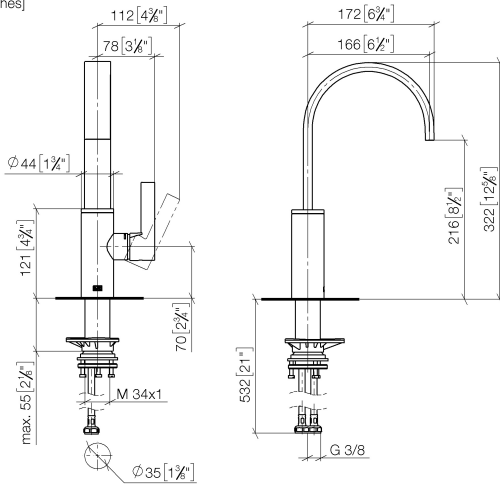

**MEM BAR TAP Single-lever mixer - Brushed Dark Platinum**

MEM

33 805 682

- 166mm projection
- pivotable spout 360°
- Optional swivel limiter available with swivel limiter set 12 820 970 90
- air-enriched flow
- max. flow 6.3 l/min at 3 bar flow pressure
- lead-free
- This product can help a building meet the requirements of Green Building Rating Systems, e.g. LEED®, BREEAM®, DGNB

**Recommended miscellaneous**

**Swivel limitation set - 12 820 970 90**

**Recommended miscellaneous**

**Strainer waste with control handle - Brushed Dark Platinum 10 712 970-99**

**Recommended miscellaneous**

**Dispenser without rosette - Brushed Dark Platinum 82 424 970-99**

33 805 682

mm [inches]

**Flow rate chart**

**Certificates**

LGA\_38646.

WRAS\_240202021.

33 805 682

**Spare parts list**

No.	Item Number	Name	Quantity used	Delivery time
1	90 28 22 282 00-99	spout	1	-
Spare part can no longer be ordered, please order the replacement item				
2	09 19 86 012-99	cover	1	60
3	90 23 10 128 00 90	nut	1	2
4	90 15 05 042 00 90	cartridge	1	2
5	09 24 04 266 90	nut	1	2
6	90 28 30 052 00-99	cover	1	30
7	90 20 86 004 00-99	handle	1	30
8	04 23 10 044 08 90	fixing set	1	2
9	04 30 04 101 00 90	hose	2	2