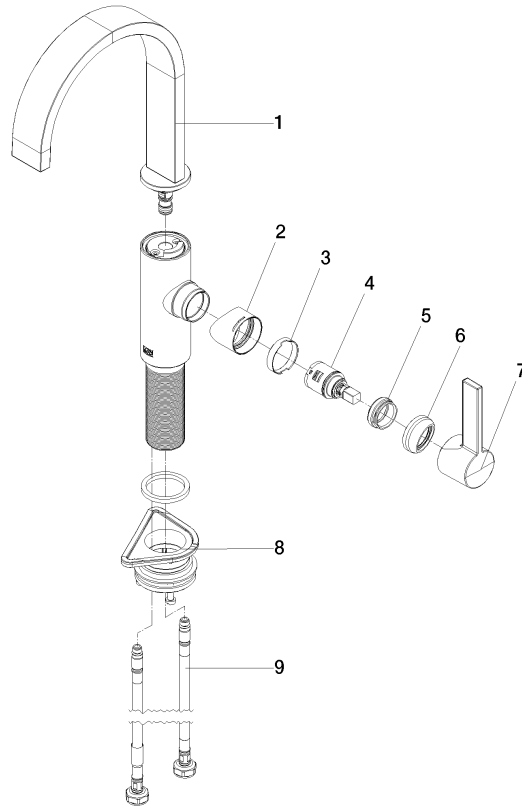

**MEM BAR TAP Single-lever mixer - Brushed Dark Platinum**

MEM

33 805 682

- 166mm projection
- pivotable spout 360°
- Optional swivel limiter available with swivel limiter set 12 820 970 90
- air-enriched flow
- max. flow 6.3 l/min at 3 bar flow pressure
- lead-free
- This product can help a building meet the requirements of Green Building Rating Systems, e.g. LEED®, BREEAM®, DGNB

**Dispenser without rosette - Brushed Dark Platinum 82 424 970-99**

33 805 682

mm [inches]

**Flow rate chart**

**Certificates**

LGA\_38646.

WRAS\_240202021.

33 805 682

**Spare parts list**

No.	Item Number	Name	Quantity used	Delivery time
1	90 28 22 282 00-99	spout	1	-
Spare part can no longer be ordered, please order the replacement item				
2	09 19 86 012-99	cover	1	60
3	90 23 10 128 00 90	nut	1	2
4	90 15 05 042 00 90	cartridge	1	2
5	09 24 04 266 90	nut	1	2
6	90 28 30 052 00-99	cover	1	30
7	90 20 86 004 00-99	handle	1	30
8	04 23 10 044 08 90	fixing set	1	2
9	04 30 04 101 00 90	hose	2	2