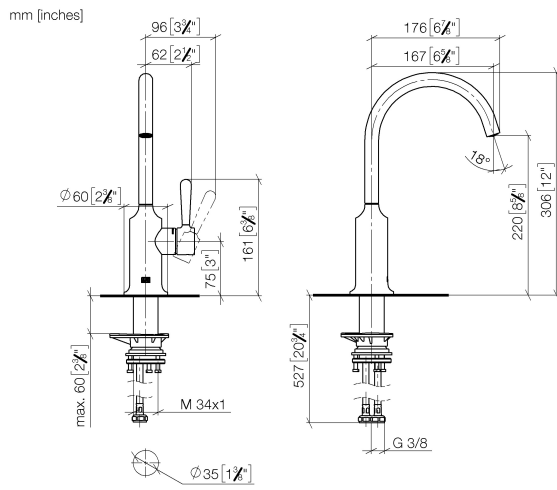

VAIA BAR TAP Single-lever mixer - Chrome

VAIA

33 805 809

- 167mm projection
- pivotable spout 360°
- air-enriched flow
- max. flow 7 l/min at 3 bar flow pressure
- lead-free
- This product can help a building meet the requirements of Green Building Rating Systems, e.g. LEED®, BREEAM®, DGNB

Recommended miscellaneous

VAIA Dispenser with rosette - Chrome 82 434 809-00

33 805 809

Flow rate chart

Certificates

LGA_29299.

33 805 809

Spare parts list

No.	Item Number	Name	Quantity used	Delivery time
1	90 28 22 311 02-00	spout	1	10
2	90 15 05 042 00 90	cartridge	1	2
3	09 24 04 266 90	nut	1	2
4	09 14 10 091 90	seal	1	2
5	90 28 30 052 00-00	cover	1	10
6	90 20 80 050 00-00	handle	1	10
7	04 30 04 100 00 90	hose	2	2
8	04 23 10 044 08 90	fixing set	1	2