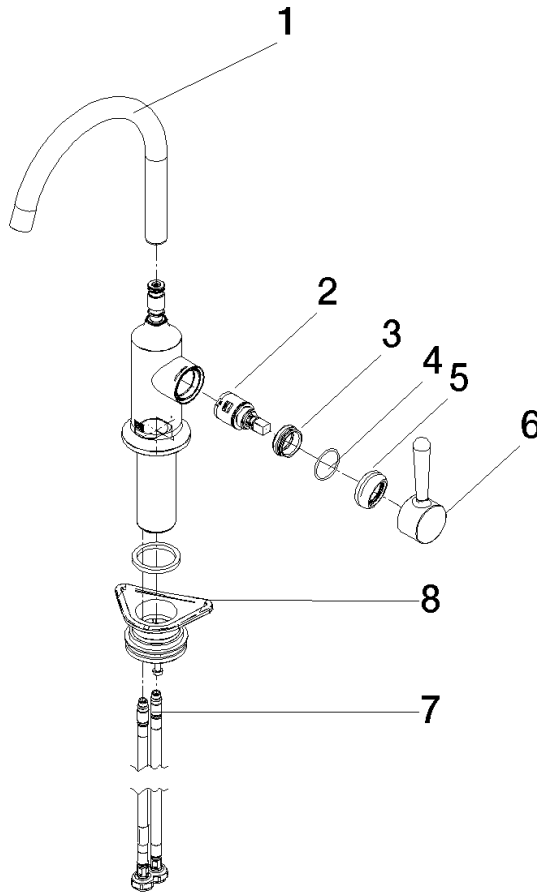

33 805 809

- 167mm projection
- pivotable spout 360°
- air-enriched flow
- max. flow 7 l/min at 3 bar flow pressure
- lead-free
- This product can help a building meet the requirements of Green Building Rating Systems, e.g. LEED®, BREEAM®, DGNB

Recommended miscellaneous

VAIA Dispenser with rosette - 82 434 809-06
Brushed Platinum

33 805 809

Flow rate chart

Certificates

LGA_29299.

33 805 809

Parts for other finishes can be found here: [Chrome](#)

Spare parts list

No.	Item Number	Name	Quantity used	Delivery time
1	90 28 22 311 02-06	spout	1	-
Spare part can no longer be ordered, please order the replacement item				
2	90 15 05 042 00 90	cartridge	1	2
3	09 24 04 266 90	nut	1	2
4	09 14 10 091 90	seal	1	2
5	90 28 30 052 00-06	cover	1	10
6	90 20 80 050 00-06	handle	1	-
Spare part can no longer be ordered, please order the replacement item				
7	04 30 04 100 00 90	hose	2	2
8	04 23 10 044 08 90	fixing set	1	2