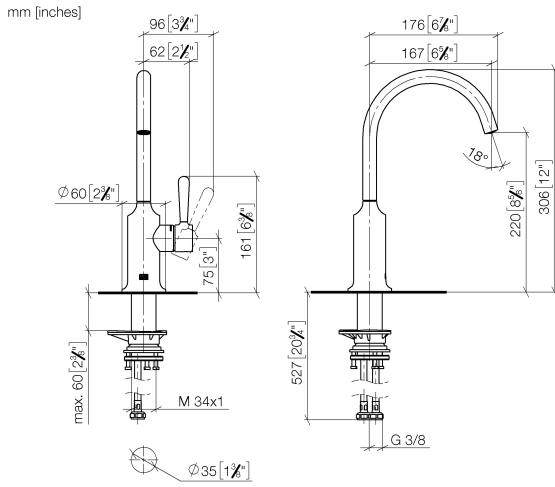

33 805 809

- 167mm projection
- pivotable spout 360°
- air-enriched flow
- max. flow 7 l/min at 3 bar flow pressure
- lead-free
- This product can help a building meet the requirements of Green Building Rating Systems, e.g. LEED®, BREEAM®, DGNB

	Brushed Platinum	33 805 809-06
	Chrome	33 805 809-00
	Platinum	33 805 809-08
	Durabrass (23kt Gold)	33 805 809-09
	Dark Chrome	33 805 809-19
	Brushed Durabrass (23kt Gold)	33 805 809-28
	Matte Black	33 805 809-33
	Brushed Champagne (22kt Gold)	33 805 809-46
	Champagne (22kt Gold)	33 805 809-47
	Brushed Chrome	33 805 809-93
	Brushed Dark Platinum	33 805 809-99

Recommended miscellaneous

VAIA Dispenser with rosette - 82 434 809-06
Brushed Platinum

33 805 809

Flow rate chart

Certificates

LGA_29299.

33 805 809

Parts for other finishes can be found here: [Chrome](#)

Spare parts list

No.	Item Number	Name	Quantity used	Delivery time
1	90 28 22 311 02-06	spout	1	-
Spare part can no longer be ordered, please order the replacement item				
2	90 15 05 042 00 90	cartridge	1	2
3	09 24 04 266 90	nut	1	2
4	09 14 10 091 90	seal	1	2
5	90 28 30 052 00-06	cover	1	10
6	90 20 80 050 00-06	handle	1	-
Spare part can no longer be ordered, please order the replacement item				
7	04 30 04 100 00 90	hose	2	2
8	04 23 10 044 08 90	fixing set	1	2