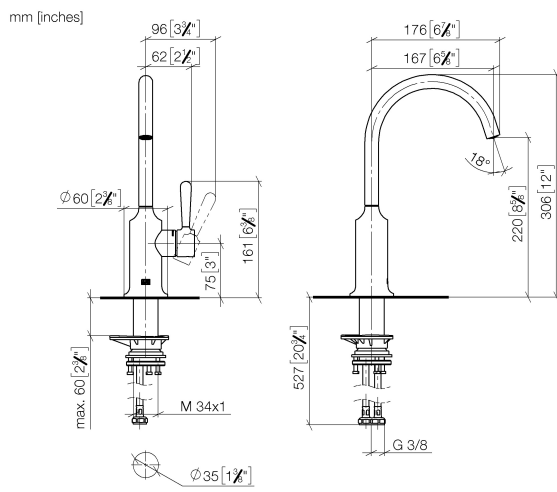

33 805 809

- 167mm projection
- pivotable spout 360°
- air-enriched flow
- max. flow 7 l/min at 3 bar flow pressure
- lead-free
- This product can help a building meet the requirements of Green Building Rating Systems, e.g. LEED®, BREEAM®, DGNB

	Platinum	33 805 809-08
	Chrome	33 805 809-00
	Brushed Platinum	33 805 809-06
	Durabronze (23kt Gold)	33 805 809-09
	Dark Chrome	33 805 809-19
	Brushed Durabronze (23kt Gold)	33 805 809-28
	Matte Black	33 805 809-33
	Brushed Champagne (22kt Gold)	33 805 809-46
	Champagne (22kt Gold)	33 805 809-47
	Brushed Chrome	33 805 809-93
	Brushed Dark Platinum	33 805 809-99

Recommended miscellaneous

VAIA Dispenser with rosette - Platinum 82 434 809-08

33 805 809

Flow rate chart

Certificates

LGA_29299.

33 805 809

Parts for other finishes can be found here: [Chrome](#)

Spare parts list

No.	Item Number	Name	Quantity used	Delivery time
1	90 28 22 311 02-08	spout	1	-
Spare part can no longer be ordered, please order the replacement item				
2	90 15 05 042 00 90	cartridge	1	2
3	09 24 04 266 90	nut	1	2
4	09 14 10 091 90	seal	1	2
5	90 28 30 052 00-08	cover	1	40
6	90 20 80 050 00-08	handle	1	-
Spare part can no longer be ordered, please order the replacement item				
7	04 30 04 100 00 90	hose	2	2
8	04 23 10 044 08 90	fixing set	1	2