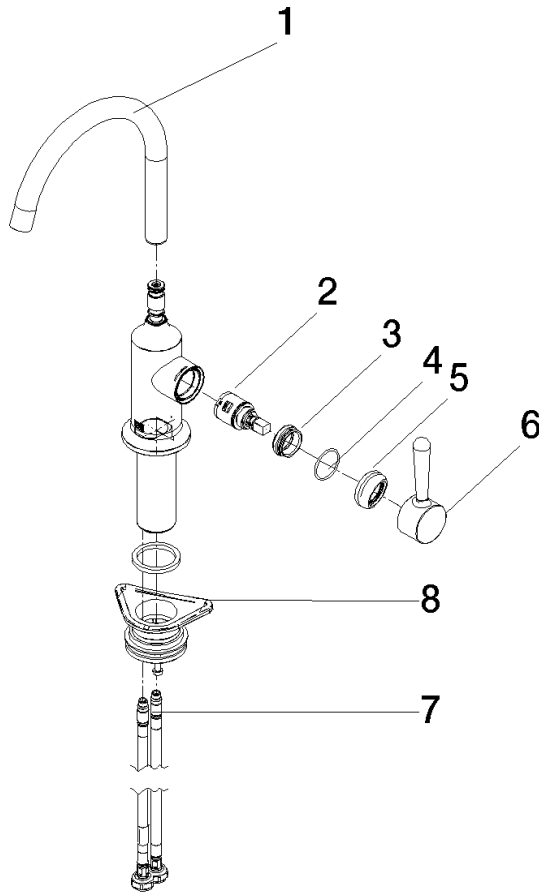

33 805 809 Product version from 7/1/2023

- 167mm projection
- gauge mm
- pivotable spout 360°
- air-enriched flow
- max. flow 7 l/min at 3 bar flow pressure
- lead-free
- This product can help a building meet the requirements of Green Building Rating Systems, e.g. LEED®, BREEAM®, DGNB
- WRAS

Recommended miscellaneous

VAIA Dispenser with rosette - Dark Chrome 82 434 809-19

33 805 809 Product version from 7/1/2023

Flow rate chart

Codes & Standards

DIN 4109

ISO 3822

Scottish Water
Byelaws

UK Water Supply
Regulations

Ü-Zeichen

VAIA BAR TAP Single-lever mixer - Dark Chrome

VAIA

33 805 809 Product version from 7/1/2023

Certificates

LGA_29

WRAS_240602

33 805 809 Product version from 7/1/2023

Parts for other finishes can be found here: [Chrome](#)

Spare parts list

No.	Item Number	Name	Quantity used	Delivery time
1	90 28 22 311 02-19	spout	1	-
Spare part can no longer be ordered, please order the replacement item				
2	90 15 05 042 00 90	cartridge	1	2
3	09 24 04 266 90	nut	1	2
4	09 14 10 091 90	seal	1	2
5	90 28 30 052 00-19	cover	1	20
6	90 20 80 050 00-19	handle	1	-
Spare part can no longer be ordered, please order the replacement item				
7	04 30 04 100 00 90	hose	2	2
8	04 23 10 044 08 90	fixing set	1	2