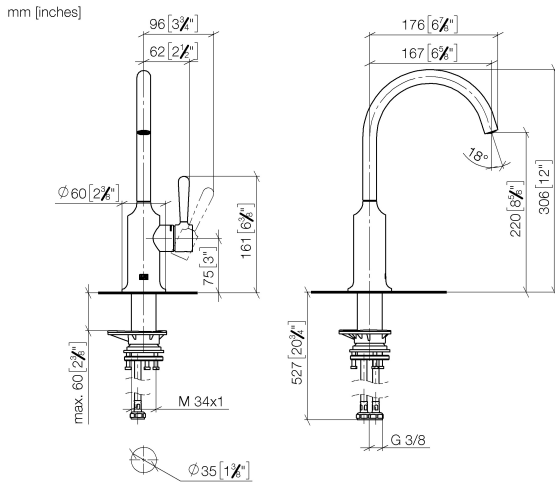

33 805 809 Product version from 7/1/2023

- 167mm projection
- gauge mm
- pivotable spout 360°
- air-enriched flow
- max. flow 7 l/min at 3 bar flow pressure
- lead-free
- This product can help a building meet the requirements of Green Building Rating Systems, e.g. LEED®, BREEAM®, DGNB
- WRAS

Recommended miscellaneous

VAIA Dispenser with rosette - Dark Chrome 82 434 809-19

33 805 809 Product version from 7/1/2023

Flow rate chart

Codes & Standards

DIN 4109

ISO 3822

Scottish Water
Byelaws

UK Water Supply
Regulations

Ü-Zeichen

VAIA BAR TAP Single-lever mixer - Dark Chrome

VAIA

33 805 809 Product version from 7/1/2023

Certificates

LGA_29

WRAS_240602

33 805 809 Product version from 7/1/2023

Parts for other finishes can be found here: [Chrome](#)

Spare parts list

No.	Item Number	Name	Quantity used	Delivery time
1	90 28 22 311 02-19	spout	1	-
Spare part can no longer be ordered, please order the replacement item				
2	90 15 05 042 00 90	cartridge	1	2
3	09 24 04 266 90	nut	1	2
4	09 14 10 091 90	seal	1	2
5	90 28 30 052 00-19	cover	1	20
6	90 20 80 050 00-19	handle	1	-
Spare part can no longer be ordered, please order the replacement item				
7	04 30 04 100 00 90	hose	2	2
8	04 23 10 044 08 90	fixing set	1	2