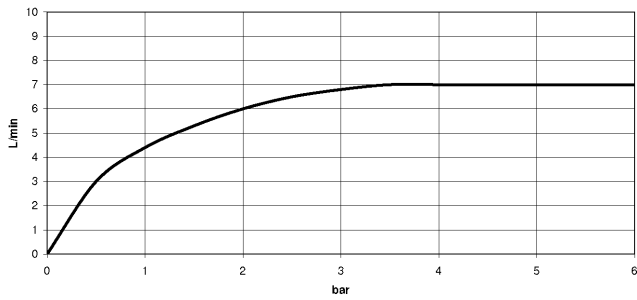

33 805 809 Product version from 7/1/2023

- 167mm projection
- gauge mm
- pivotable spout 360°
- air-enriched flow
- max. flow 7 l/min at 3 bar flow pressure
- lead-free
- This product can help a building meet the requirements of Green Building Rating Systems, e.g. LEED®, BREEAM®, DGNB
- WRAS

Recommended miscellaneous

VAIA Dispenser with rosette - Dark Chrome 82 434 809-19

33 805 809 Product version from 7/1/2023

Flow rate chart

Codes & Standards

DIN 4109

ISO 3822

Scottish Water
Byelaws