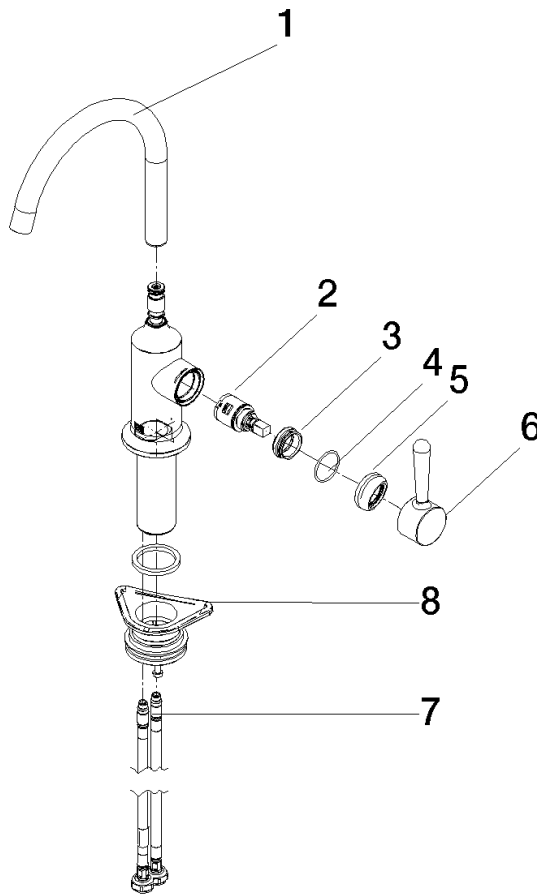

33 805 809

- 167mm projection
- pivotable spout 360°
- air-enriched flow
- max. flow 7 l/min at 3 bar flow pressure
- lead-free
- This product can help a building meet the requirements of Green Building Rating Systems, e.g. LEED®, BREEAM®, DGNB

Recommended miscellaneous

VAIA Dispenser with rosette - Matte Black 82 434 809-33

33 805 809

Flow rate chart

Certificates

LGA_29299.

33 805 809

Parts for other finishes can be found here: [Chrome](#)

Spare parts list

No.	Item Number	Name	Quantity used	Delivery time
1	90 28 22 311 02-33	spout	1	-
Spare part can no longer be ordered, please order the replacement item				
2	90 15 05 042 00 90	cartridge	1	2
3	09 24 04 266 90	nut	1	2
4	09 14 10 091 90	seal	1	2
5	90 28 30 052 00-33	cover	1	30
6	90 20 80 050 00-33	handle	1	-
Spare part can no longer be ordered, please order the replacement item				
7	04 30 04 100 00 90	hose	2	2
8	04 23 10 044 08 90	fixing set	1	2