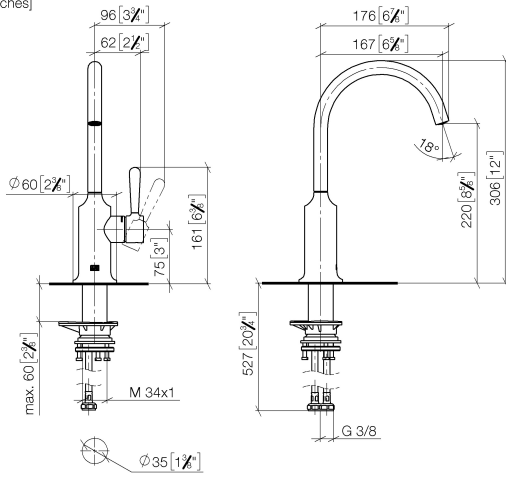

33 805 809

- 167mm projection
- pivotable spout 360°
- air-enriched flow
- max. flow 7 l/min at 3 bar flow pressure
- lead-free
- This product can help a building meet the requirements of Green Building Rating Systems, e.g. LEED®, BREEAM®, DGNB

Recommended miscellaneous

VAIA Dispenser with rosette - Brushed Champagne (22kt Gold) 82 434 809-46

33 805 809

mm [inches]

Flow rate chart

Certificates

LGA_29299.

33 805 809

Parts for other finishes can be found here: [Chrome](#)

Spare parts list

No.	Item Number	Name	Quantity used	Delivery time
1	90 28 22 311 02-46	spout	1	-
Spare part can no longer be ordered, please order the replacement item				
2	90 15 05 042 00 90	cartridge	1	2
3	09 24 04 266 90	nut	1	2
4	09 14 10 091 90	seal	1	2
5	90 28 30 052 00-46	cover	1	30
6	90 20 80 050 00-46	handle	1	-
Spare part can no longer be ordered, please order the replacement item				
7	04 30 04 100 00 90	hose	2	2
8	04 23 10 044 08 90	fixing set	1	2