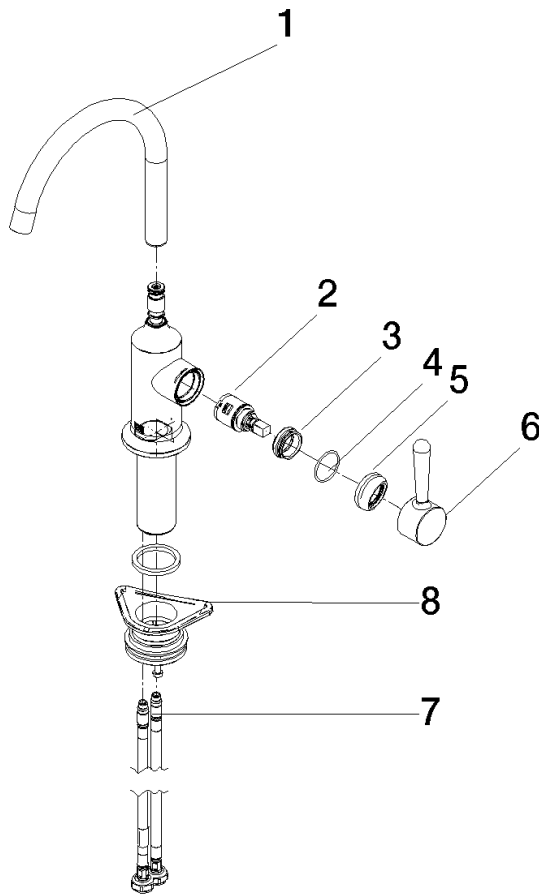

33 805 809

- 167mm projection
- pivotable spout 360°
- air-enriched flow
- max. flow 7 l/min at 3 bar flow pressure
- lead-free
- This product can help a building meet the requirements of Green Building Rating Systems, e.g. LEED®, BREEAM®, DGNB

Recommended miscellaneous

VAIA Dispenser with rosette - Brushed Champagne (22kt Gold) 82 434 809-46

33 805 809

mm [inches]

Flow rate chart

Certificates

LGA_29299.

33 805 809

Parts for other finishes can be found here: [Chrome](#)

Spare parts list

No.	Item Number	Name	Quantity used	Delivery time
1	90 28 22 311 02-46	spout	1	-
Spare part can no longer be ordered, please order the replacement item				
2	90 15 05 042 00 90	cartridge	1	2
3	09 24 04 266 90	nut	1	2
4	09 14 10 091 90	seal	1	2
5	90 28 30 052 00-46	cover	1	30
6	90 20 80 050 00-46	handle	1	-
Spare part can no longer be ordered, please order the replacement item				
7	04 30 04 100 00 90	hose	2	2
8	04 23 10 044 08 90	fixing set	1	2