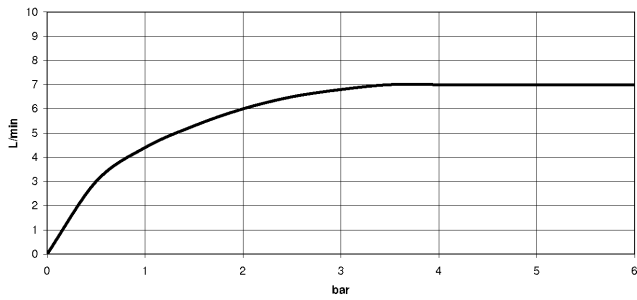

Recommended miscellaneous

VAIA Dispenser with rosette - Brushed Champagne (22kt Gold) 82 434 809-46

33 805 809

mm [inches]

Flow rate chart

Certificates

LGA_29299.

33 805 809