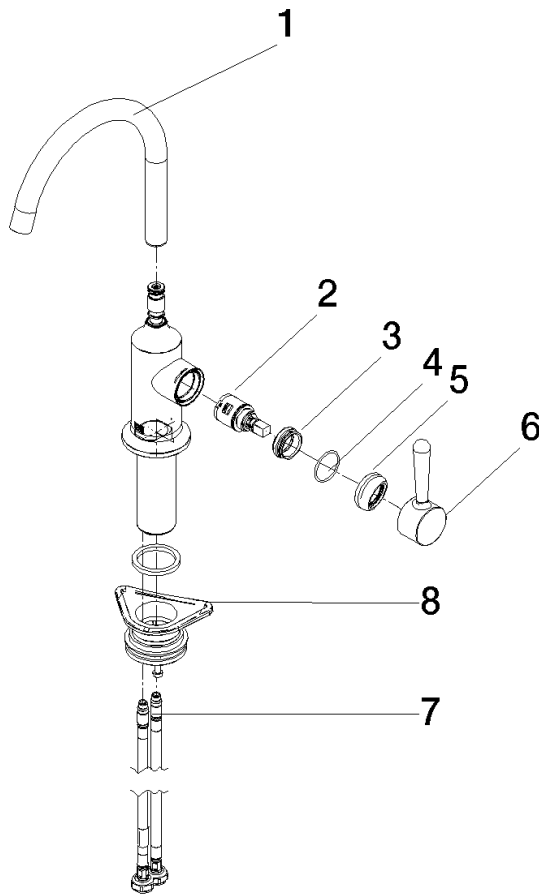

33 805 809

- 167mm projection
- pivotable spout 360°
- air-enriched flow
- max. flow 7 l/min at 3 bar flow pressure
- lead-free
- This product can help a building meet the requirements of Green Building Rating Systems, e.g. LEED®, BREEAM®, DGNB

Recommended miscellaneous

VAIA Dispenser with rosette - Champagne (22kt Gold) 82 434 809-47

33 805 809

mm [inches]

Flow rate chart

Certificates

LGA_29299.

33 805 809

Parts for other finishes can be found here: [Chrome](#)

Spare parts list

No.	Item Number	Name	Quantity used	Delivery time
1	90 28 22 311 02-47	spout	1	-
Spare part can no longer be ordered, please order the replacement item				
2	90 15 05 042 00 90	cartridge	1	2
3	09 24 04 266 90	nut	1	2
4	09 14 10 091 90	seal	1	2
5	90 28 30 052 00-47	cover	1	30
6	90 20 80 050 00-47	handle	1	-
Spare part can no longer be ordered, please order the replacement item				
7	04 30 04 100 00 90	hose	2	2
8	04 23 10 044 08 90	fixing set	1	2