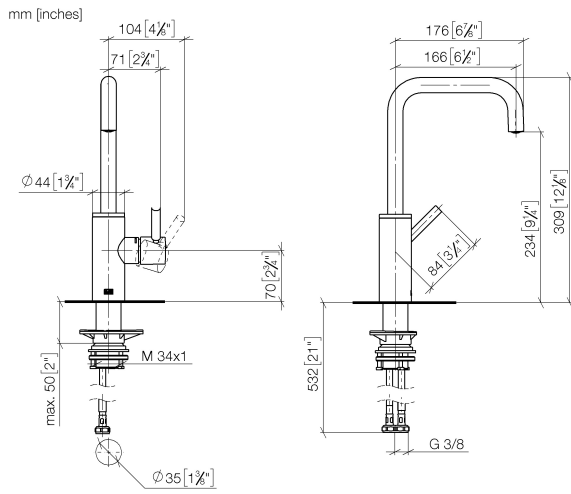

33 805 861

- 166mm projection
- pivotable spout 360°
- Optional swivel limiter available with swivel limiter set 12 820 970 90
- air-enriched flow
- max. flow 8 l/min at 3 bar flow pressure
- lead-free
- This product can help a building meet the requirements of Green Building Rating Systems, e.g. LEED®, BREEAM®, DGNB
- WRAS 240102021

**Recommended miscellaneous**

**Swivel limitation set -** 12 820 970 90

**Recommended miscellaneous**

**Strainer waste with control handle - Platinum** 10 712 970-08

**Recommended miscellaneous**

**Dispenser without rosette - Platinum** 82 424 970-08

33 805 861

**Flow rate chart**

**Certificates**

LGA\_38642.

WRAS\_240102021.

33 805 861

**Spare parts list**

No.	Item Number	Name	Quantity used	Delivery time
1	90 28 22 285 00-08	spout	1	-
Spare part can no longer be ordered, please order the replacement item				
2	09 19 86 012-08	cover	1	60
3	90 15 05 042 00 90	cartridge	1	2
4	09 24 04 266 90	nut	1	2
5	09 14 10 091 90	seal	1	2
6	90 28 30 052 00-08	cover	1	40
7	90 20 66 003 00-08	handle	1	-
Spare part can no longer be ordered, please order the replacement item				
8	04 23 10 044 08 90	fixing set	1	2
9	04 30 04 101 00 90	hose	2	2