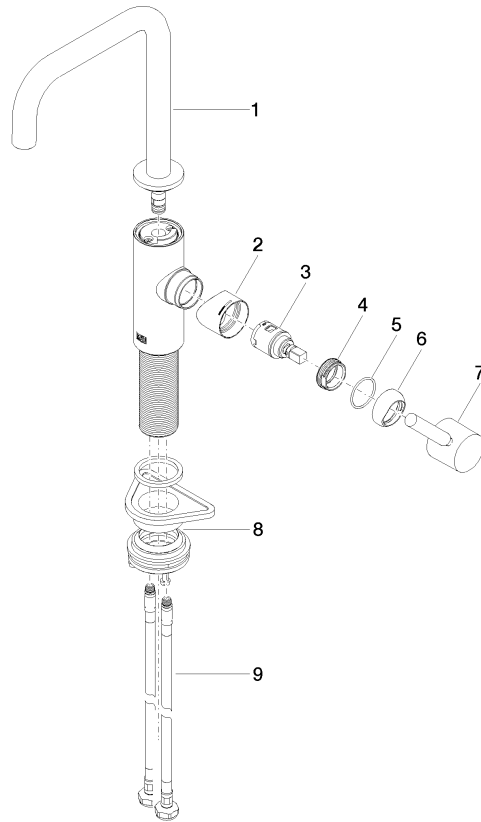

33 805 861

- 166mm projection
- pivotable spout 360°
- Optional swivel limiter available with swivel limiter set 12 820 970 90
- air-enriched flow
- max. flow 8 l/min at 3 bar flow pressure
- lead-free
- This product can help a building meet the requirements of Green Building Rating Systems, e.g. LEED®, BREEAM®, DGNB
- WRAS 240102021

**Recommended miscellaneous**

**Swivel limitation set -** 12 820 970 90

**Recommended miscellaneous**

**Strainer waste with control handle - Platinum** 10 712 970-08

**Recommended miscellaneous**

**Dispenser without rosette - Platinum** 82 424 970-08

33 805 861

**Flow rate chart**

**Certificates**

LGA\_38642.

WRAS\_240102021.

33 805 861

**Spare parts list**

No.	Item Number	Name	Quantity used	Delivery time
1	90 28 22 285 00-08	spout	1	-
Spare part can no longer be ordered, please order the replacement item				
2	09 19 86 012-08	cover	1	60
3	90 15 05 042 00 90	cartridge	1	2
4	09 24 04 266 90	nut	1	2
5	09 14 10 091 90	seal	1	2
6	90 28 30 052 00-08	cover	1	40
7	90 20 66 003 00-08	handle	1	-
Spare part can no longer be ordered, please order the replacement item				
8	04 23 10 044 08 90	fixing set	1	2
9	04 30 04 101 00 90	hose	2	2