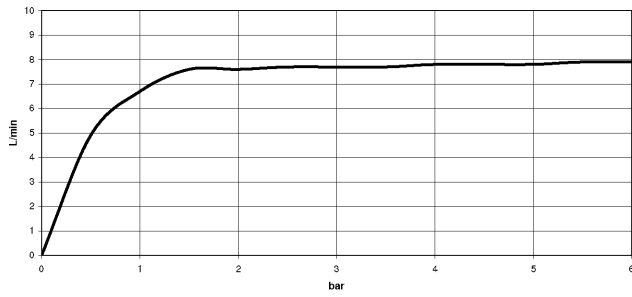

**Recommended miscellaneous**

**Swivel limitation set -** 12 820 970 90

**Recommended miscellaneous**

**Strainer waste with control handle - Platinum** 10 712 970-08

**Recommended miscellaneous**

**Dispenser without rosette - Platinum** 82 424 970-08

33 805 861

**Flow rate chart**

**Certificates**

LGA\_38642.

WRAS\_240102021.

33 805 861

**Spare parts list**

No.	Item Number	Name	Quantity used	Delivery time
1	90 28 22 285 00-08	spout	1	-
Spare part can no longer be ordered, please order the replacement item				
2	09 19 86 012-08	cover	1	60
3	90 15 05 042 00 90	cartridge	1	2
4	09 24 04 266 90	nut	1	2
5	09 14 10 091 90	seal	1	2
6	90 28 30 052 00-08	cover	1	40
7	90 20 66 003 00-08	handle	1	-
Spare part can no longer be ordered, please order the replacement item				
8	04 23 10 044 08 90	fixing set	1	2
9	04 30 04 101 00 90	hose	2	2