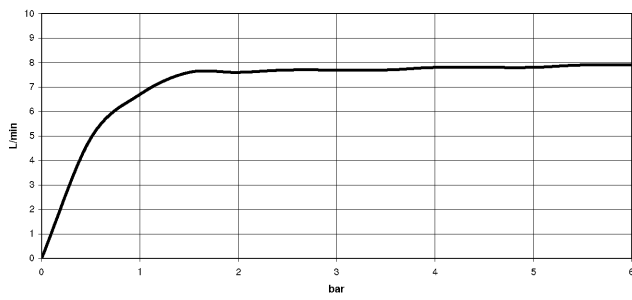

Flow rate chart

Certificates

LGA_38642.

WRAS_240102021.