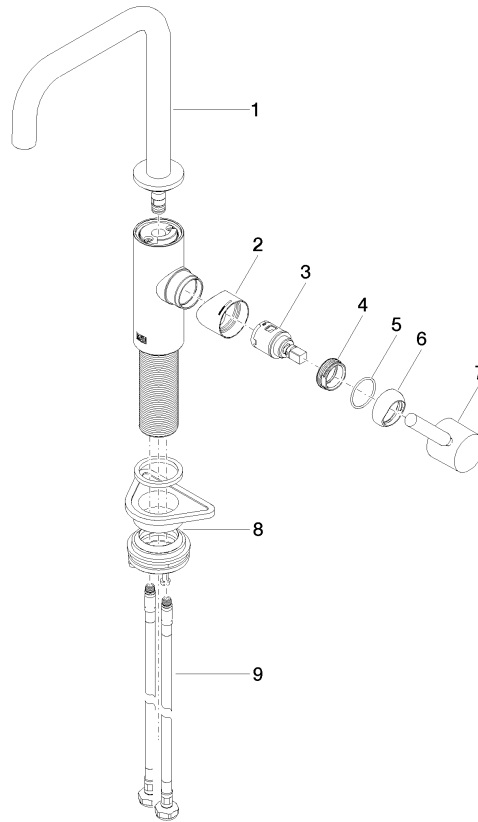

33 805 861

- 166mm projection
- pivotable spout 360°
- Optional swivel limiter available with swivel limiter set 12 820 970 90
- air-enriched flow
- max. flow 8 l/min at 3 bar flow pressure
- lead-free
- This product can help a building meet the requirements of Green Building Rating Systems, e.g. LEED®, BREEAM®, DGNB
- WRAS 240102021

Recommended miscellaneous

	Dispenser without rosette - Brushed Durabron (23kt Gold)	82 424 970-28
---	---	---------------

33 805 861

Flow rate chart

Certificates

LGA_38642.

WRAS_240102021.

33 805 861

Spare parts list

No.	Item Number	Name	Quantity used	Delivery time
1	90 28 22 285 00-28	spout	1	-
Spare part can no longer be ordered, please order the replacement item				
2	09 19 86 012-28	cover	1	60
3	90 15 05 042 00 90	cartridge	1	2
4	09 24 04 266 90	nut	1	2
5	09 14 10 091 90	seal	1	2
6	90 28 30 052 00-28	cover	1	20
7	90 20 66 003 00-28	handle	1	-
Spare part can no longer be ordered, please order the replacement item				
8	04 23 10 044 08 90	fixing set	1	2
9	04 30 04 101 00 90	hose	2	2