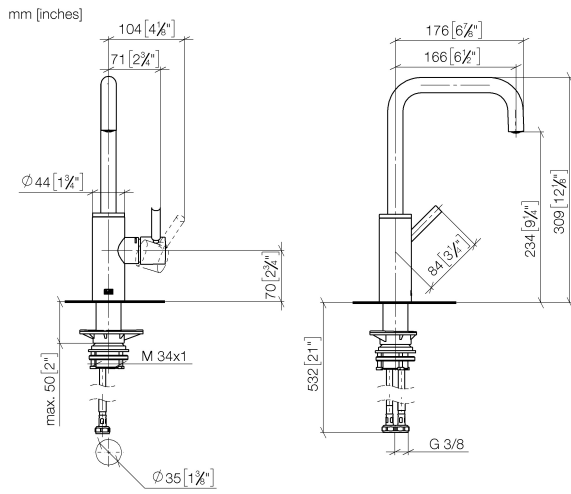

33 805 861

Flow rate chart

Certificates

LGA_38642.

WRAS_240102021.