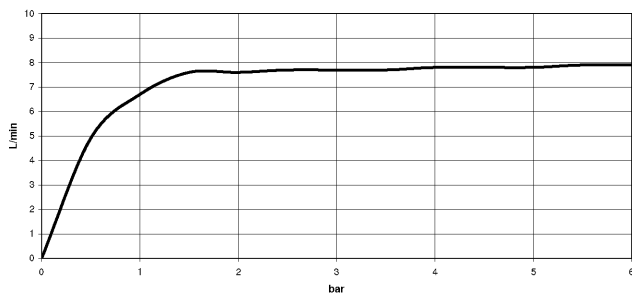

META SQUARE BAR TAP Single-lever mixer - Brushed Champagne (22kt Gold)

META SQUARE

33 805 861

- 166mm projection
- pivotable spout 360°
- Optional swivel limiter available with swivel limiter set 12 820 970 90
- air-enriched flow
- max. flow 8 l/min at 3 bar flow pressure
- lead-free
- This product can help a building meet the requirements of Green Building Rating Systems, e.g. LEED®, BREEAM®, DGNB
- WRAS 240102021

Recommended miscellaneous

Swivel limitation set - 12 820 970 90

Recommended miscellaneous

**Dispenser without rosette -
Brushed Champagne (22kt Gold)** 82 424 970-46

Recommended miscellaneous

**Strainer waste with control handle
- Brushed Champagne (22kt Gold)** 10 712 970-46

33 805 861
mm [inches]

Flow rate chart

Certificates

LGA_38642.

WRAS_240102021.

33 805 861

Spare parts list

No.	Item Number	Name	Quantity used	Delivery time
1	90 28 22 285 00-46	spout	1	-
Spare part can no longer be ordered, please order the replacement item				
2	09 19 86 012-46	cover	1	60
3	90 15 05 042 00 90	cartridge	1	2
4	09 24 04 266 90	nut	1	2
5	09 14 10 091 90	seal	1	2
6	90 28 30 052 00-46	cover	1	30
7	90 20 66 003 00-46	handle	1	-
Spare part can no longer be ordered, please order the replacement item				
8	04 23 10 044 08 90	fixing set	1	2
9	04 30 04 101 00 90	hose	2	2