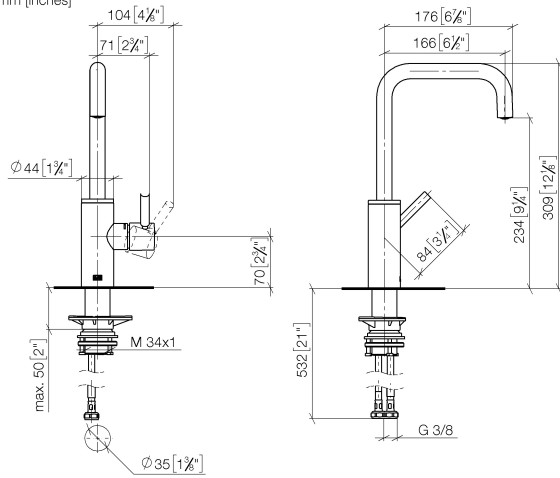

META SQUARE BAR TAP Single-lever mixer - Brushed Champagne (22kt Gold)

META SQUARE

33 805 861

- 166mm projection
- pivotable spout 360°
- Optional swivel limiter available with swivel limiter set 12 820 970 90
- air-enriched flow
- max. flow 8 l/min at 3 bar flow pressure
- lead-free
- This product can help a building meet the requirements of Green Building Rating Systems, e.g. LEED®, BREEAM®, DGNB
- WRAS 240102021

Recommended miscellaneous

Swivel limitation set - 12 820 970 90

Recommended miscellaneous

**Dispenser without rosette -
Brushed Champagne (22kt Gold)** 82 424 970-46

Recommended miscellaneous

**Strainer waste with control handle
- Brushed Champagne (22kt Gold)** 10 712 970-46

33 805 861
mm [inches]

Flow rate chart

Certificates

LGA_38642.

WRAS_240102021.

33 805 861

Spare parts list

No.	Item Number	Name	Quantity used	Delivery time
1	90 28 22 285 00-46	spout	1	-
Spare part can no longer be ordered, please order the replacement item				
2	09 19 86 012-46	cover	1	60
3	90 15 05 042 00 90	cartridge	1	2
4	09 24 04 266 90	nut	1	2
5	09 14 10 091 90	seal	1	2
6	90 28 30 052 00-46	cover	1	30
7	90 20 66 003 00-46	handle	1	-
Spare part can no longer be ordered, please order the replacement item				
8	04 23 10 044 08 90	fixing set	1	2
9	04 30 04 101 00 90	hose	2	2