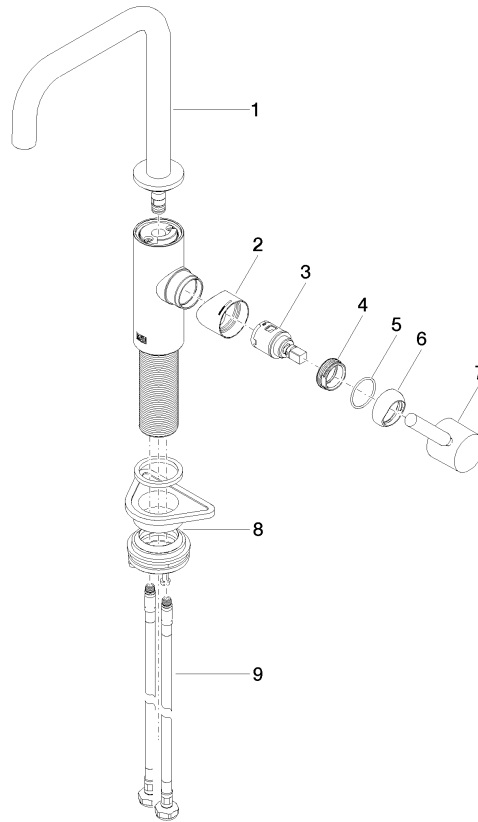

META SQUARE BAR TAP Single-lever mixer - Brushed Champagne (22kt Gold)

META SQUARE

33 805 861

- 166mm projection
- pivotable spout 360°
- Optional swivel limiter available with swivel limiter set 12 820 970 90
- air-enriched flow
- max. flow 8 l/min at 3 bar flow pressure
- lead-free
- This product can help a building meet the requirements of Green Building Rating Systems, e.g. LEED®, BREEAM®, DGNB
- WRAS 240102021

Recommended miscellaneous

Swivel limitation set - 12 820 970 90

Recommended miscellaneous

**Dispenser without rosette -
Brushed Champagne (22kt Gold)** 82 424 970-46

Recommended miscellaneous

**Strainer waste with control handle
- Brushed Champagne (22kt Gold)** 10 712 970-46

33 805 861
mm [inches]

Flow rate chart

Certificates

LGA_38642.

WRAS_240102021.

33 805 861

Spare parts list

No.	Item Number	Name	Quantity used	Delivery time
1	90 28 22 285 00-46	spout	1	-
Spare part can no longer be ordered, please order the replacement item				
2	09 19 86 012-46	cover	1	60
3	90 15 05 042 00 90	cartridge	1	2
4	09 24 04 266 90	nut	1	2
5	09 14 10 091 90	seal	1	2
6	90 28 30 052 00-46	cover	1	30
7	90 20 66 003 00-46	handle	1	-
Spare part can no longer be ordered, please order the replacement item				
8	04 23 10 044 08 90	fixing set	1	2
9	04 30 04 101 00 90	hose	2	2