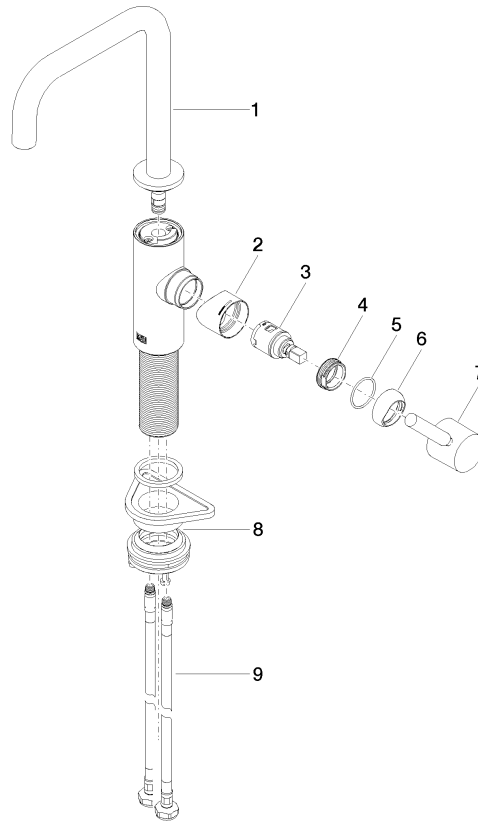

33 805 861

- 166mm projection
- pivotable spout 360°
- Optional swivel limiter available with swivel limiter set 12 820 970 90
- air-enriched flow
- max. flow 8 l/min at 3 bar flow pressure
- lead-free
- This product can help a building meet the requirements of Green Building Rating Systems, e.g. LEED®, BREEAM®, DGNB

Recommended miscellaneous

Swivel limitation set - 12 820 970 90

Recommended miscellaneous

Dispenser without rosette - Champagne (22kt Gold) 82 424 970-47

Recommended miscellaneous

Strainer waste with control handle - Champagne (22kt Gold) 10 712 970-47

33 805 861

Flow rate chart

Certificates

LGA_38642.

WRAS_240102021.

33 805 861

Spare parts list

No.	Item Number	Name	Quantity used	Delivery time
1	90 28 22 285 00-47	spout	1	-
Spare part can no longer be ordered, please order the replacement item				
2	09 19 86 012-47	cover	1	60
3	90 15 05 042 00 90	cartridge	1	2
4	09 24 04 266 90	nut	1	2
5	09 14 10 091 90	seal	1	2
6	90 28 30 052 00-47	cover	1	30
7	90 20 66 003 00-47	handle	1	-
Spare part can no longer be ordered, please order the replacement item				
8	04 23 10 044 08 90	fixing set	1	2
9	04 30 04 101 00 90	hose	2	2