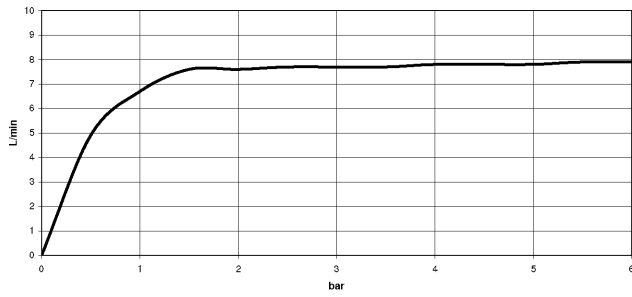

33 805 861

Flow rate chart

Certificates

LGA_38642.

WRAS_240102021.

33 805 861

Spare parts list

No.	Item Number	Name	Quantity used	Delivery time
1	90 28 22 285 00-47	spout	1	-
Spare part can no longer be ordered, please order the replacement item				
2	09 19 86 012-47	cover	1	60
3	90 15 05 042 00 90	cartridge	1	2
4	09 24 04 266 90	nut	1	2
5	09 14 10 091 90	seal	1	2
6	90 28 30 052 00-47	cover	1	30
7	90 20 66 003 00-47	handle	1	-
Spare part can no longer be ordered, please order the replacement item				
8	04 23 10 044 08 90	fixing set	1	2
9	04 30 04 101 00 90	hose	2	2