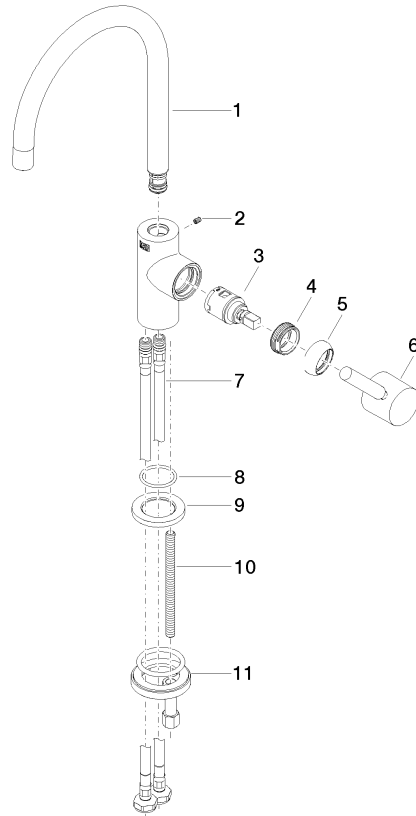

33 805 888

- 166mm projection
- pivotable spout 360°
- laminar flow
- height of mixer 302 mm
- height up to laminar flow regulator 185 mm
- hole diameter 35 mm
- max. flow 8.3 l/min at 3 bar flow pressure
- lead-free
- This product can help a building meet the requirements of Green Building Rating Systems, e.g. LEED®, BREEAM®, DGNB

33 805 888

mm [inches]

Flow rate chart

Certificates

LGA\_38637.

WRAS\_240102012.

33 805 888

Parts for other finishes can be found here: [Chrome](#)

### Spare parts list

| No.  | Item Number        | Name       | Quantity used | Delivery time |
|--|--------------------|------------|---------------|---------------|
| 1  | 90 28 22 393 00-46 | spout      | 1             | -             |
| Spare part can no longer be ordered, please order the replacement item |                    |            |               |               |
| 2  | 09 31 11 008 90    | pin        | 1             | 2             |
| 3  | 90 15 05 042 00 90 | cartridge  | 1             | 2             |
| 4  | 09 24 04 266 90    | nut        | 1             | 2             |
| 5  | 09 28 30 021-46    | cover      | 1             | 60            |
| 6  | 90 20 66 003 00-46 | handle     | 1             | -             |
| Spare part can no longer be ordered, please order the replacement item |                    |            |               |               |
| 7  | 04 30 04 105 00 90 | hose       | 2             | 2             |
| 8  | 09 14 10 118 90    | seal       | 1             | 2             |
| 9  | 09 27 85 001-46    | rosette    | 1             | 60            |
| 10   | 09 31 11 012 90    | pin        | 1             | 2             |
| 11   | 04 30 11 038 64 90 | fixing set | 1             | 2             |