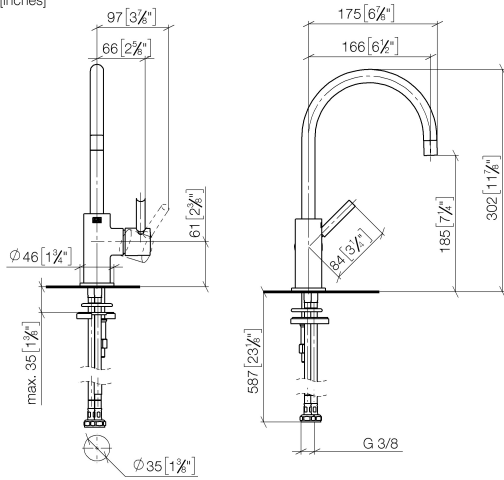

33 805 888

- 166mm projection
- pivotable spout 360°
- laminar flow
- height of mixer 302 mm
- height up to laminar flow regulator 185 mm
- hole diameter 35 mm
- max. flow 8.3 l/min at 3 bar flow pressure
- lead-free
- This product can help a building meet the requirements of Green Building Rating Systems, e.g. LEED®, BREEAM®, DGNB

33 805 888

mm [inches]

Flow rate chart

Certificates

LGA\_38637.

WRAS\_240102012.

33 805 888

Parts for other finishes can be found here: [Chrome](#)

### Spare parts list

| No.  | Item Number        | Name       | Quantity used | Delivery time |
|--|--------------------|------------|---------------|---------------|
| 1  | 90 28 22 393 00-46 | spout      | 1             | -             |
| Spare part can no longer be ordered, please order the replacement item |                    |            |               |               |
| 2  | 09 31 11 008 90    | pin        | 1             | 2             |
| 3  | 90 15 05 042 00 90 | cartridge  | 1             | 2             |
| 4  | 09 24 04 266 90    | nut        | 1             | 2             |
| 5  | 09 28 30 021-46    | cover      | 1             | 60            |
| 6  | 90 20 66 003 00-46 | handle     | 1             | -             |
| Spare part can no longer be ordered, please order the replacement item |                    |            |               |               |
| 7  | 04 30 04 105 00 90 | hose       | 2             | 2             |
| 8  | 09 14 10 118 90    | seal       | 1             | 2             |
| 9  | 09 27 85 001-46    | rosette    | 1             | 60            |
| 10   | 09 31 11 012 90    | pin        | 1             | 2             |
| 11   | 04 30 11 038 64 90 | fixing set | 1             | 2             |