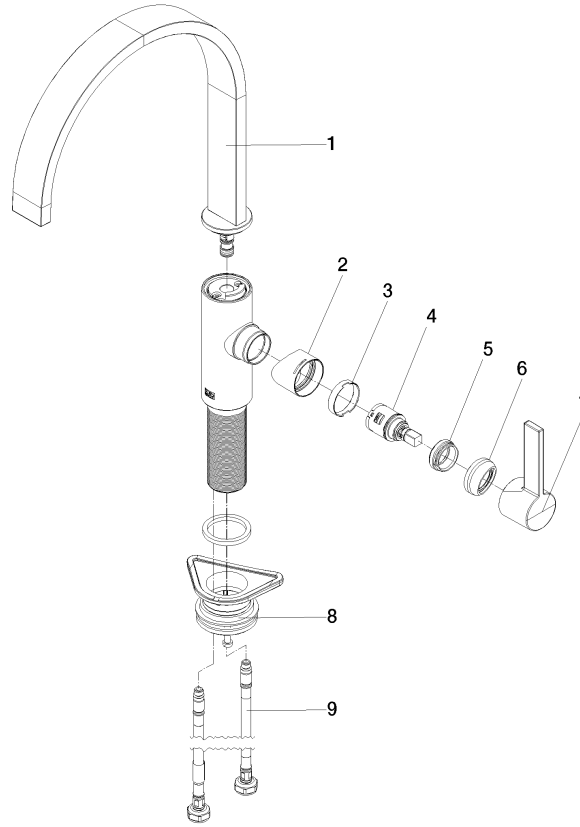

MEM Single-lever mixer - Champagne (22kt Gold)

MEM

33 815 682

- 241mm projection
- pivotable spout 360°
- Optional swivel limiter available with swivel limiter set 12 820 970 90
- air-enriched flow
- max. flow 6.3 l/min at 3 bar flow pressure
- lead-free
- This product can help a building meet the requirements of Green Building Rating Systems, e.g. LEED®, BREEAM®, DGNB

33 815 682

Flow rate chart

Certificates

LGA_38646.

WRAS_240202021.

33 815 682

Spare parts list

No.	Item Number	Name	Quantity used	Delivery time
1	90 28 22 333 00-47	spout	1	-
Spare part can no longer be ordered, please order the replacement item				
2	09 19 86 012-47	cover	1	60
3	90 23 10 128 00 90	nut	1	2
4	90 15 05 042 00 90	cartridge	1	2
5	09 24 04 266 90	nut	1	2
6	90 28 30 052 00-47	cover	1	30
7	90 20 86 004 00-47	handle	1	30
8	04 23 10 044 08 90	fixing set	1	2
9	04 30 04 100 00 90	hose	2	2