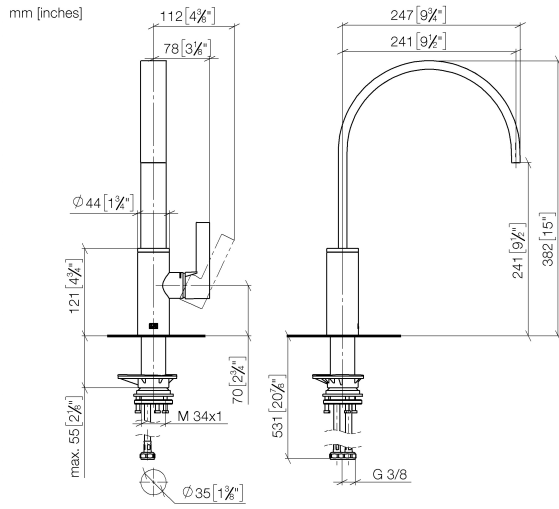

MEM Single-lever mixer - Champagne (22kt Gold)

MEM

33 815 682

- 241mm projection
- pivotable spout 360°
- Optional swivel limiter available with swivel limiter set 12 820 970 90
- air-enriched flow
- max. flow 6.3 l/min at 3 bar flow pressure
- lead-free
- This product can help a building meet the requirements of Green Building Rating Systems, e.g. LEED®, BREEAM®, DGNB

33 815 682

Flow rate chart

Certificates

LGA_38646.

WRAS_240202021.

33 815 682

Spare parts list

No.	Item Number	Name	Quantity used	Delivery time
1	90 28 22 333 00-47	spout	1	-
Spare part can no longer be ordered, please order the replacement item				
2	09 19 86 012-47	cover	1	60
3	90 23 10 128 00 90	nut	1	2
4	90 15 05 042 00 90	cartridge	1	2
5	09 24 04 266 90	nut	1	2
6	90 28 30 052 00-47	cover	1	30
7	90 20 86 004 00-47	handle	1	30
8	04 23 10 044 08 90	fixing set	1	2
9	04 30 04 100 00 90	hose	2	2