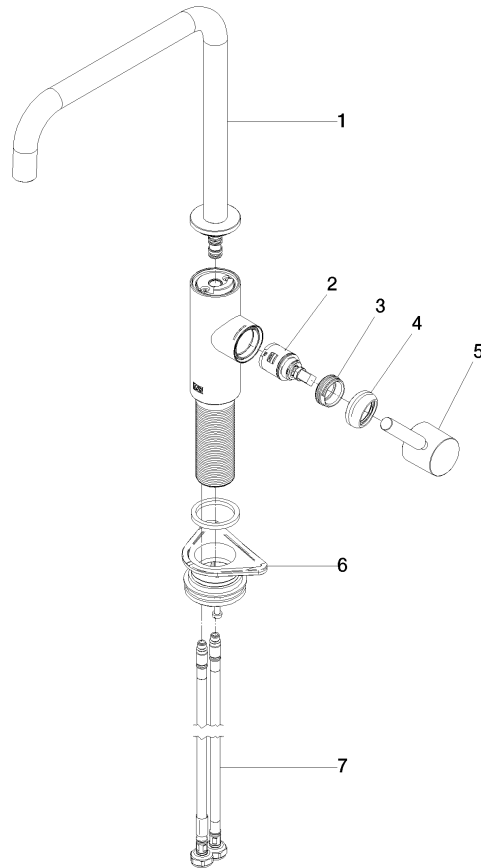

33 815 861

- 235mm projection
- pivotable spout 360°
- Optional swivel limiter available with swivel limiter set 12 820 970 90
- air-enriched flow
- max. flow 8 l/min at 3 bar flow pressure
- lead-free
- This product can help a building meet the requirements of Green Building Rating Systems, e.g. LEED®, BREEAM®, DGNB
- WRAS 240102021

**Recommended miscellaneous**

**Swivel limitation set -** 12 820 970 90

**Recommended miscellaneous**

**Dispenser without rosette -  
Brushed Champagne (22kt Gold)** 82 424 970-46

**Recommended miscellaneous**

**Strainer waste with control handle  
- Brushed Champagne (22kt Gold)** 10 712 970-46

33 815 861

mm [inches]

**Flow rate chart**

**Certificates**

LGA\_38642.

WRAS\_240102021.

33 815 861

**Spare parts list**

No.	Item Number	Name	Quantity used	Delivery time
1	90 28 22 284 00-46	spout	1	30
2	90 15 05 042 00 90	cartridge	1	2
3	09 24 04 266 90	nut	1	2
4	90 28 30 052 00-46	cover	1	30
5	90 20 66 033 00-46	handle	1	30
6	04 23 10 044 08 90	fixing set	1	2
7	04 30 04 101 00 90	hose	2	2