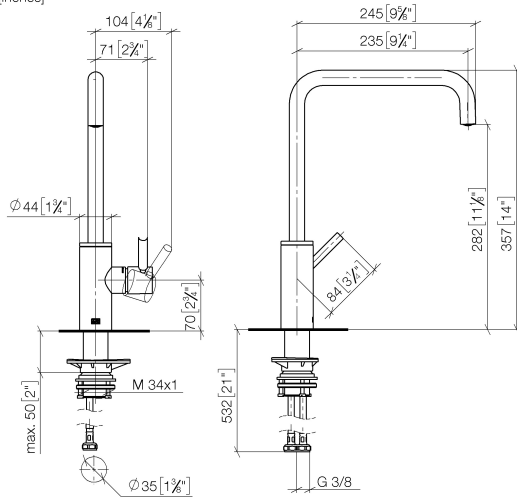

**Strainer waste with control handle  
- Brushed Champagne (22kt Gold)** 10 712 970-46

33 815 861

mm [inches]

**Flow rate chart**

**Certificates**

LGA\_38642.

WRAS\_240102021.

33 815 861

**Spare parts list**

No.	Item Number	Name	Quantity used	Delivery time
1	90 28 22 284 00-46	spout	1	30
2	90 15 05 042 00 90	cartridge	1	2
3	09 24 04 266 90	nut	1	2
4	90 28 30 052 00-46	cover	1	30
5	90 20 66 033 00-46	handle	1	30
6	04 23 10 044 08 90	fixing set	1	2
7	04 30 04 101 00 90	hose	2	2