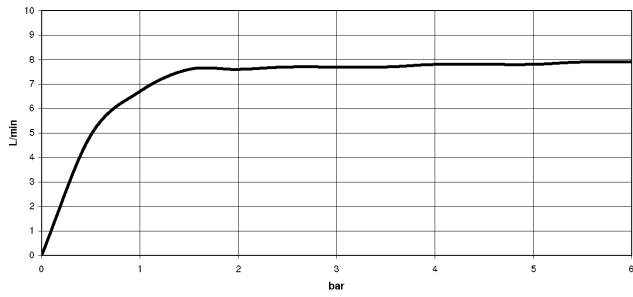

**Recommended miscellaneous**

**Swivel limitation set -** 12 820 970 90

**Recommended miscellaneous**

**Dispenser without rosette -  
Brushed Champagne (22kt Gold)** 82 424 970-46

**Recommended miscellaneous**

**Strainer waste with control handle  
- Brushed Champagne (22kt Gold)** 10 712 970-46

33 815 861

mm [inches]

**Flow rate chart**

**Certificates**

LGA\_38642.

WRAS\_240102021.

33 815 861