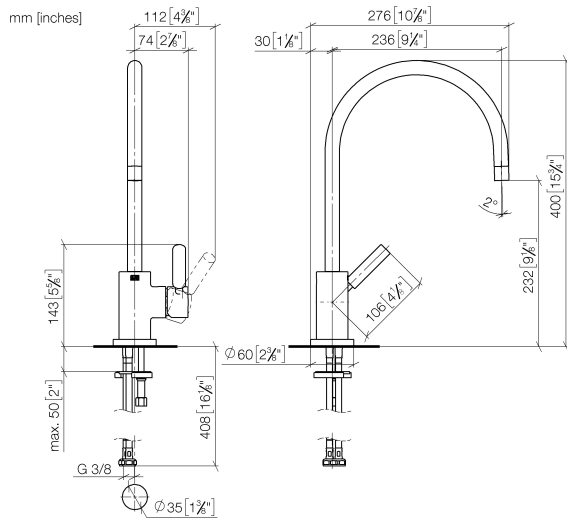

33 815 888

Flow rate chart

Certificates

GDV_0400195.

WRAS_2311044.