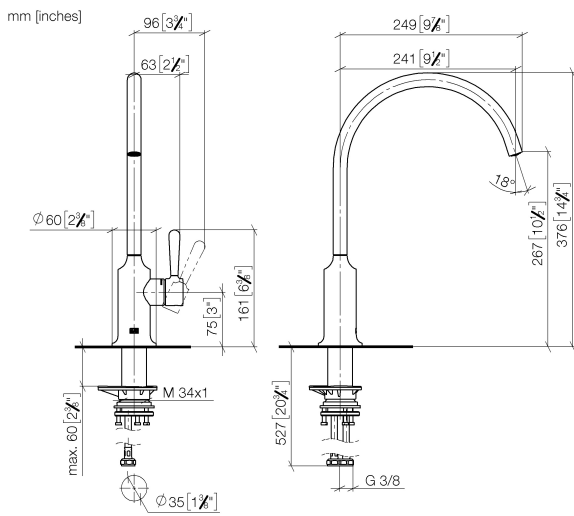

33 816 809

- 241mm projection
- pivotable spout 360°
- air-enriched flow
- max. flow 7 l/min at 3 bar flow pressure
- lead-free
- This product can help a building meet the requirements of Green Building Rating Systems, e.g. LEED®, BREEAM®, DGNB

	Chrome	33 816 809-00
	Brushed Platinum	33 816 809-06
	Platinum	33 816 809-08
	Durabrass (23kt Gold)	33 816 809-09
	Dark Chrome	33 816 809-19
	Brushed Durabrass (23kt Gold)	33 816 809-28
	Matte Black	33 816 809-33
	Brushed Champagne (22kt Gold)	33 816 809-46
	Champagne (22kt Gold)	33 816 809-47
	Brushed Chrome	33 816 809-93
	Brushed Dark Platinum	33 816 809-99

Recommended miscellaneous

VAIA Dispenser with rosette - Chrome 82 434 809-00

33 816 809

Flow rate chart

Certificates

LGA_29299.

33 816 809

Spare parts list

No.	Item Number	Name	Quantity used	Delivery time
1	90 28 22 396 00-00	spout	1	10
2	90 15 05 042 00 90	cartridge	1	2
3	09 24 04 266 90	nut	1	2
4	09 14 10 091 90	seal	1	2
5	90 28 30 052 00-00	cover	1	10
6	90 20 80 050 00-00	handle	1	10
7	04 30 04 100 00 90	hose	2	2
8	04 23 10 044 08 90	fixing set	1	2