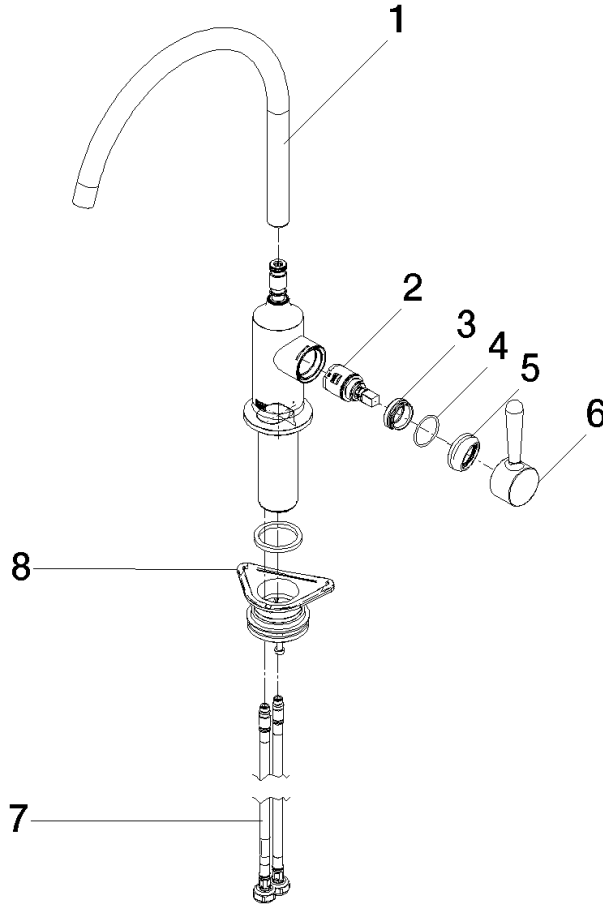

VAIA Single-lever mixer - Durabronss (23kt Gold)

VAIA

33 816 809

- 241mm projection
- pivotable spout 360°
- air-enriched flow
- max. flow 7 l/min at 3 bar flow pressure
- lead-free
- This product can help a building meet the requirements of Green Building Rating Systems, e.g. LEED®, BREEAM®, DGNB

UK Water Supply
Regulations

Ü-Zeichen

VAIA Single-lever mixer - Durabronss (23kt Gold)

VAIA

33 816 809

Certificates

LGA_29

WRAS_240602

33 816 809

Product version from 7/1/2023

Parts for other finishes can be found here: [Chrome](#)

VAIA Single-lever mixer - Durabronss (23kt Gold)

VAIA

33 816 809

Spare parts list

Product version from 7/1/2023

No.	Item Number	Name	Quantity used	Delivery time
	90 28 22 396 00-09	spout	9	60