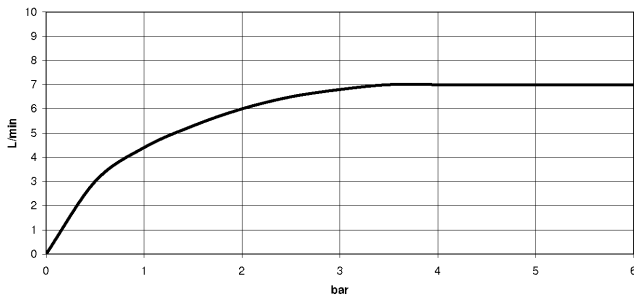

Flow rate chart

Codes & Standards

DIN 4109

ISO 3822

Scottish Water
Byelaws

UK Water Supply
Regulations

Ü-Zeichen