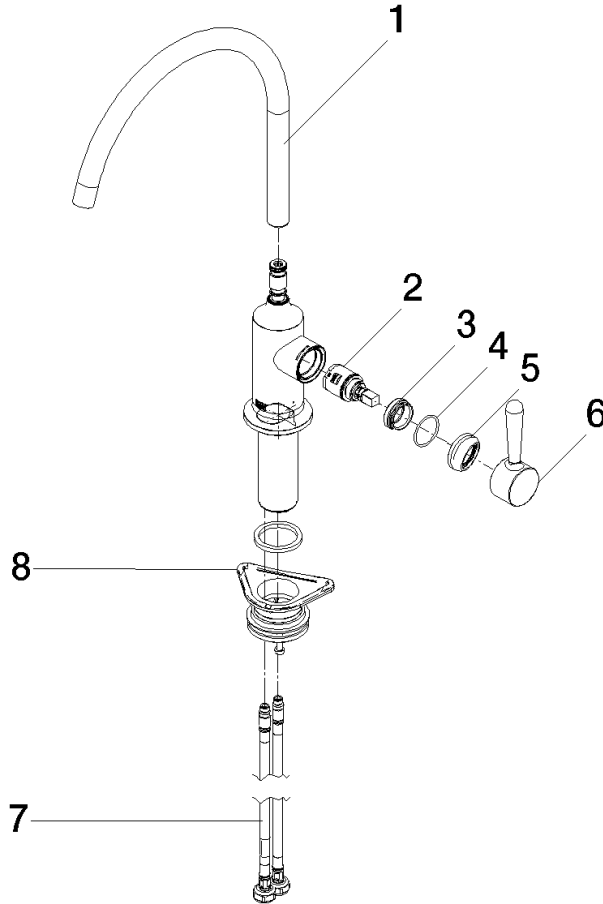

Recommended miscellaneous

VAIA Dispenser with rosette - Dark Chrome 82 434 809-19

33 816 809

Flow rate chart

Codes & Standards

DIN 4109

ISO 3822

Scottish Water
Byelaws

UK Water Supply
Regulations

Ü-Zeichen

VAIA Single-lever mixer - Dark Chrome

VAIA

33 816 809

Certificates

LGA_29

WRAS_240602

33 816 809

Product version from 7/1/2023

Parts for other finishes can be found here: [Chrome](#)

VAIA Single-lever mixer - Dark Chrome

VAIA

33 816 809

Spare parts list

Product version from 7/1/2023

No.	Item Number	Name	Quantity used	Delivery time
	90 28 22 396 00-19	spout	9	60