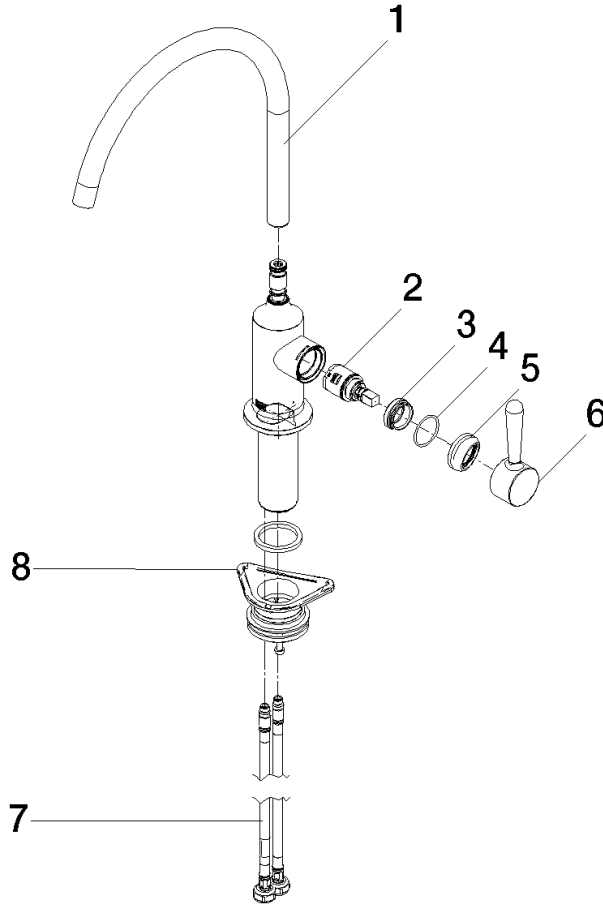

UK Water Supply
Regulations

Ü-Zeichen

VAIA Single-lever mixer - Matte Black

VAIA

33 816 809

Certificates

LGA_29

WRAS_240602

33 816 809

Product version from 7/1/2023

Parts for other finishes can be found here: [Chrome](#)

VAIA Single-lever mixer - Matte Black

VAIA

33 816 809

Spare parts list

Product version from 7/1/2023

No.	Item Number	Name	Quantity used	Delivery time
	90 28 22 396 00-33	spout	9	60