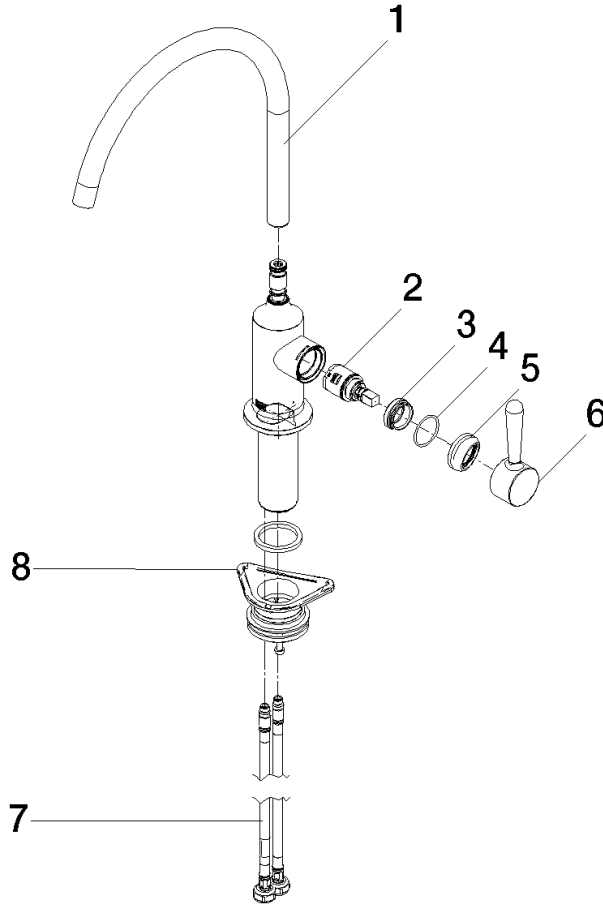

Recommended miscellaneous

**VAIA Dispenser with rosette -
Brushed Champagne (22kt Gold)** 82 434 809-46

33 816 809

Flow rate chart

Codes & Standards

DIN 4109

ISO 3822

Scottish Water
Byelaws

UK Water Supply
Regulations

Ü-Zeichen

VAIA Single-lever mixer - Brushed Champagne (22kt Gold)

VAIA

33 816 809

Certificates

LGA_29

WRAS_240602

33 816 809

Product version from 7/1/2023

Parts for other finishes can be found here: [Chrome](#)

VAIA Single-lever mixer - Brushed Champagne (22kt Gold)

VAIA

33 816 809

Spare parts list

Product version from 7/1/2023

No.	Item Number	Name	Quantity used	Delivery time
	90 28 22 396 00-46	spout	9	60