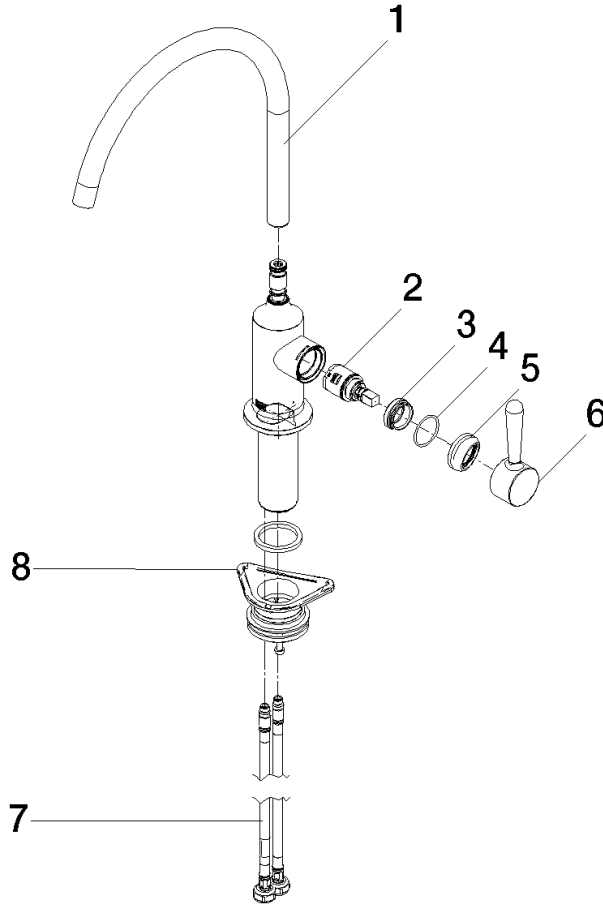

UK Water Supply
Regulations

Ü-Zeichen

VAIA Single-lever mixer - Champagne (22kt Gold)

VAIA

33 816 809

Certificates

LGA_29

WRAS_240602

33 816 809

Product version from 7/1/2023

Parts for other finishes can be found here: [Chrome](#)

VAIA Single-lever mixer - Champagne (22kt Gold)

VAIA

33 816 809

Spare parts list

Product version from 7/1/2023

No.	Item Number	Name	Quantity used	Delivery time
	90 28 22 396 00-47	spout	9	60