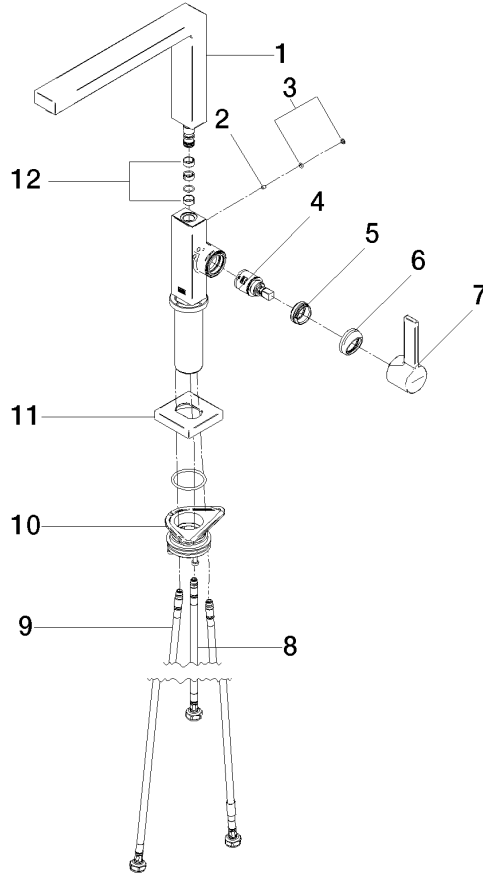

**LOT Single-lever mixer for rinsing/Profi spray - Chrome**

LOT

33 826 680

- 236mm projection
- pivotable spout 360°
- air-enriched flow
- max. flow 8 l/min at 3 bar flow pressure
- lead-free
- This product can help a building meet the requirements of Green Building Rating Systems, e.g. LEED®, BREEAM®, DGNB

33 826 680

Product version from 7/1/2023

LOT Single-lever mixer for rinsing/Profi spray - Chrome

LOT

33 826 680

**Spare parts list**

**Product version from 7/1/2023**

No.	Item Number	Name	Quantity used	Delivery time
	90 11 06 218 00-00	spout	13	-