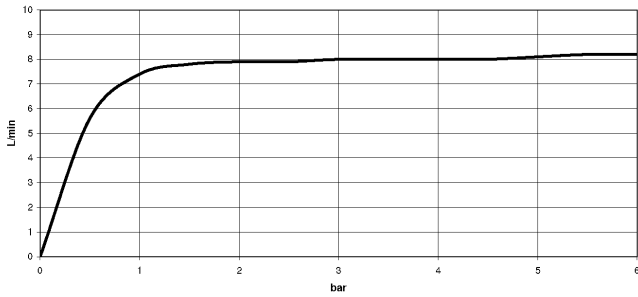

Recommended miscellaneous

Rinsing spray set - Dark Chrome 27 723 970-19

33 826 680

Flow rate chart

Codes & Standards

DIN 4109

ISO 3822

Ü-Zeichen