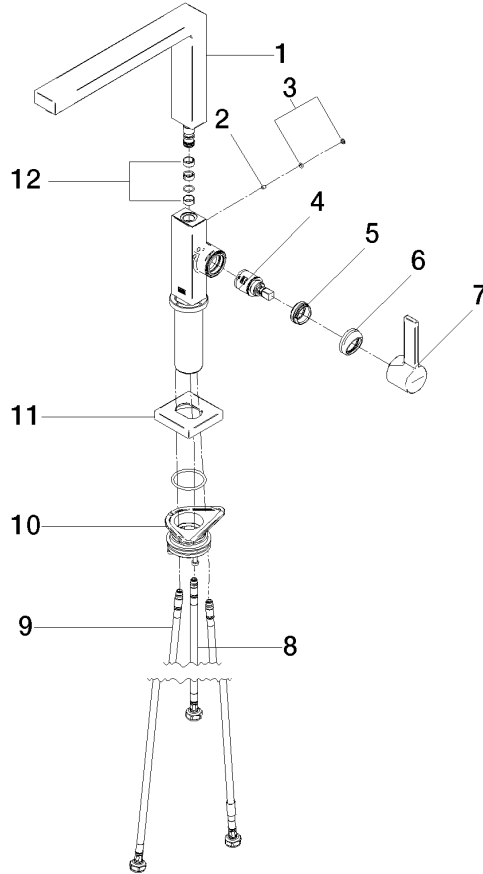

LOT Single-lever mixer for rinsing/Profi spray - Dark Chrome

LOT

33 826 680

- 236mm projection
- pivotable spout 360°
- air-enriched flow
- max. flow 8 l/min at 3 bar flow pressure
- lead-free
- This product can help a building meet the requirements of Green Building Rating Systems, e.g. LEED®, BREEAM®, DGNB

LOT Single-lever mixer for rinsing/Profi spray - Dark Chrome

LOT

33 826 680

Certificates

LGA_38

33 826 680

Product version from 7/1/2023

Parts for other finishes can be found here: Chrome

LOT Single-lever mixer for rinsing/Profi spray - Dark Chrome

LOT

33 826 680

Spare parts list

Product version from 7/1/2023

No.	Item Number	Name	Quantity used	Delivery time
	90 11 06 218 00-19	spout	13	-

Spare part can no longer be ordered, please order the replacement item