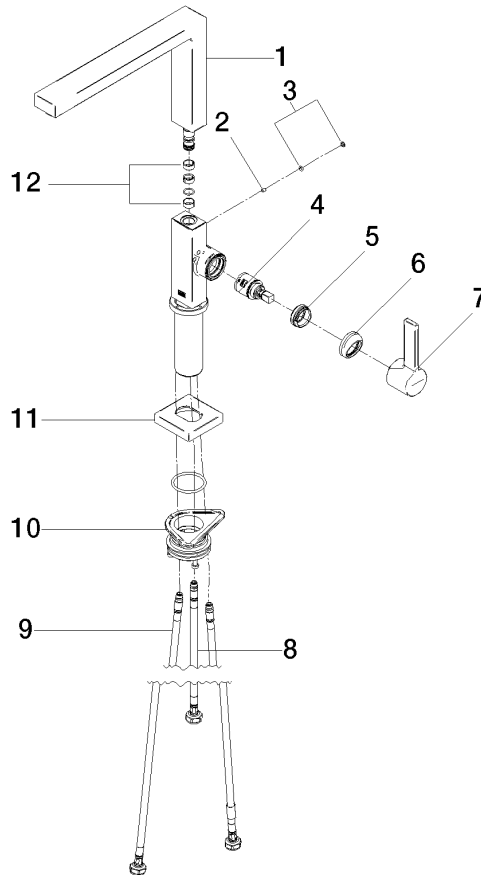

LOT Single-lever mixer for rinsing/Profi spray - Brushed Durabronz (23kt Gold)

LOT

33 826 680

Product version from 7/1/2023

Parts for other finishes can be found here: [Chrome](#)