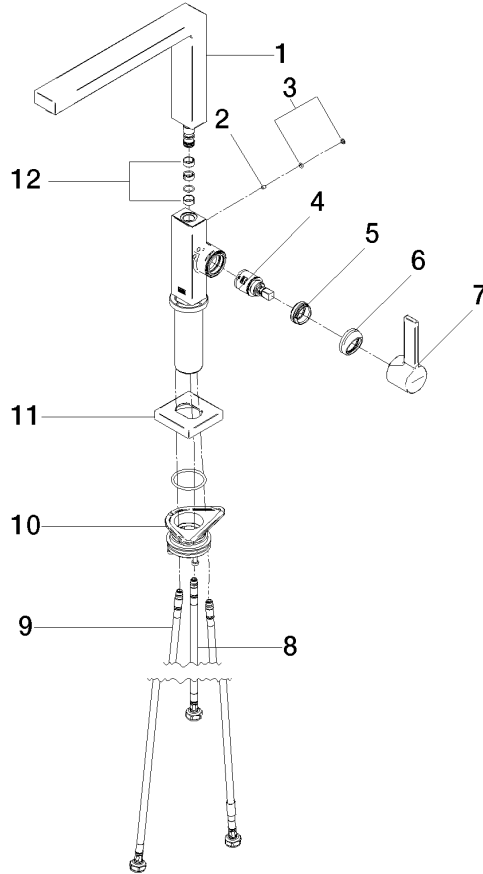

LOT Single-lever mixer for rinsing/Profi spray - Brushed Champagne (22kt Gold)

LOT

33 826 680

Product version from 7/1/2023

Parts for other finishes can be found here: [Chrome](#)