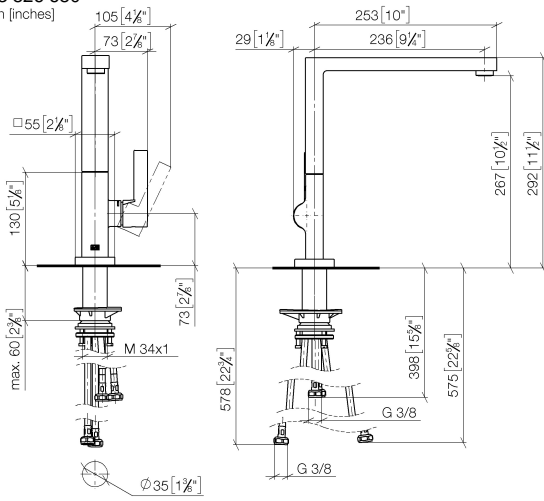

Required miscellaneous

Rinsing spray set - Brushed Champagne (22kt Gold) 27 723 970-46

LOT Single-lever mixer for rinsing/Profi spray - Brushed Champagne (22kt Gold)

LOT

33 826 680
mm [inches]

Flow rate chart