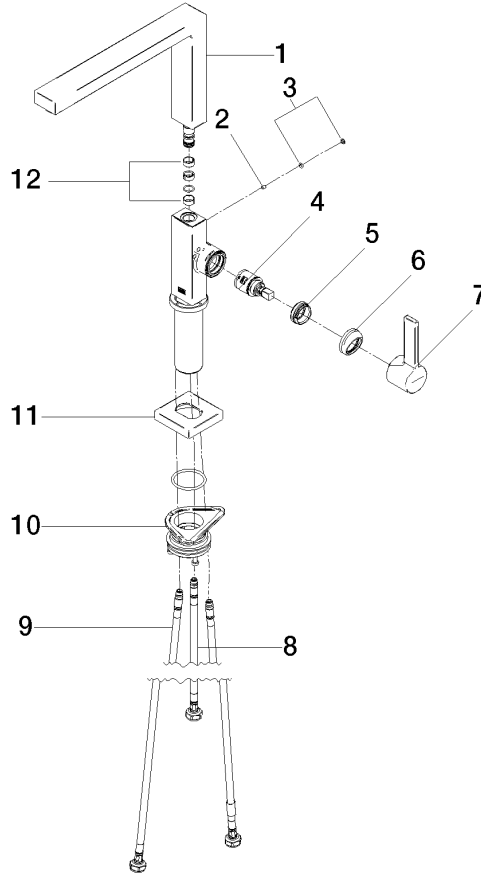

33 826 680

Product version from 7/1/2023

Parts for other finishes can be found here: Chrome