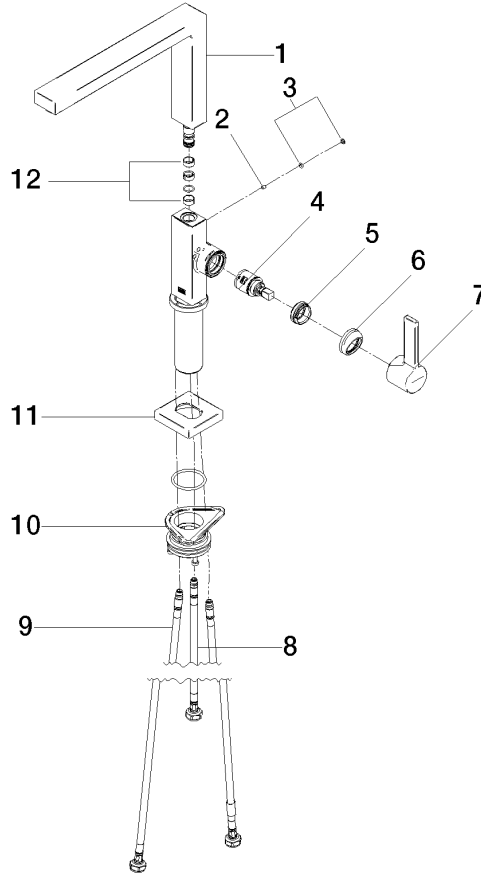

33 826 680

Product version from 7/1/2023

Parts for other finishes can be found here: [Chrome](#)