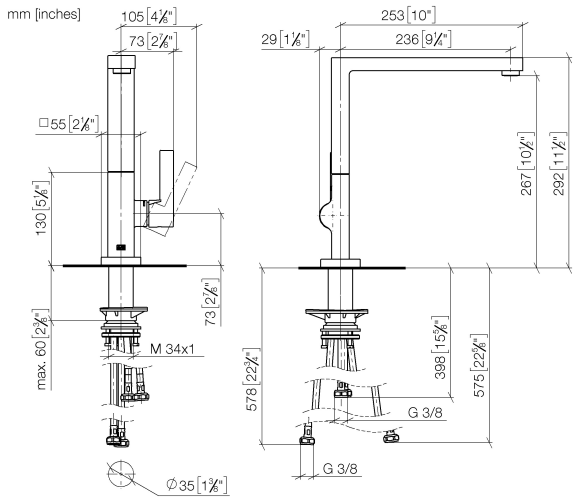

33 826 680

Flow rate chart

Codes & Standards

DIN 4109

ISO 3822

Ü-Zeichen